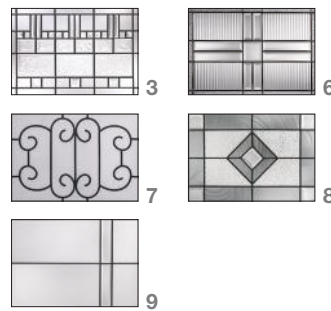

It's your decision, by design.

1 Start with a style.

Combine doors and sidelites to create an entrance that fits your vision.

2 Choose a material.

Each style is available in any of these material choices.

3 Select a glass.

Find an available glass design to complete the statement you want to make.

Privacy & Textured Glass

Available for all Pulse door styles.

Low-E Also Available.

Decorative Glass

Available for Línea.

Available for Ari.

- 1 Blackstone[®]
- 2 Crystalline[™]
- 3 Sedona
- 4 Salinas[®]
- 5 Avonlea[®]
- 6 Saratoga[™]
- 7 Riserva[®]
- 8 Pembridge[™]
- 9 Axis[®]

Available for Echo.

4 Then select a frame.

Choose the flat profile for modern appeal or scrolled profile for vintage style.