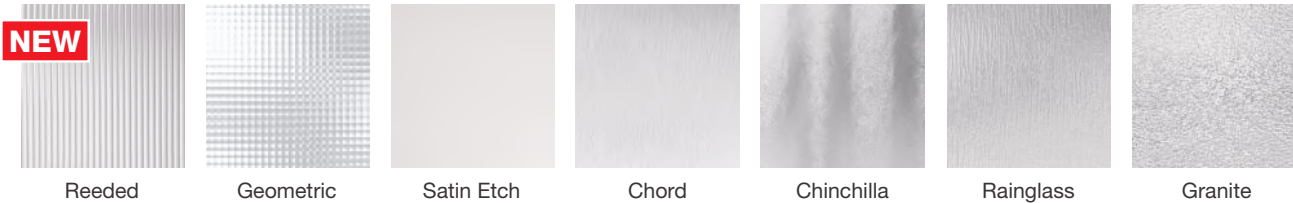

Privacy & Textured Glass

Available for all Pulse door styles.