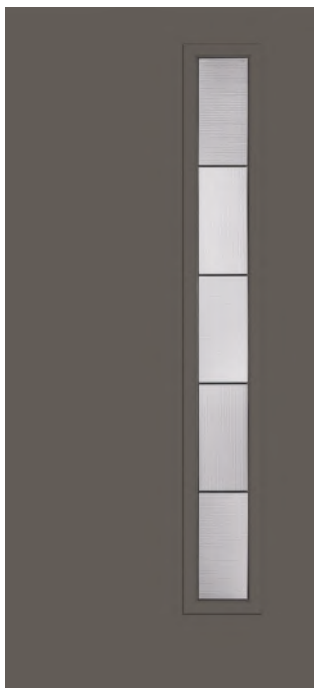

Pulse Echo, Pembridge Glass with Scrolled Lite Frame, Door - S8LPB

Pulse Línea, Salinas Glass with Scrolled Lite Frame, Door - S1SA

Pulse Ari, Geometric Glass with Scrolled Lite Frame, Door - FCM2XG

Mid-Century Modern