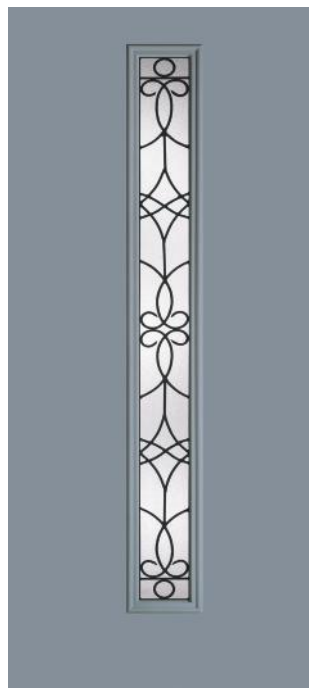

Pulse Línea, Reeded Glass with Flat Lite Frame, Door – S1RXK

Pulse Echo, Granite Glass with Flat Lite Frame, Door – S5LXN

Retrospective

Pulse Echo, Low-E Glass with Scrolled Lite Frame, Door – S9RCL

Pulse Ari, Satin Etch Glass with Scrolled Lite Frame, Door – S2XE

Pulse Linea, Riserva Glass with Scrolled Lite Frame, Door – FC1LRS

Turn back
the clock.

Vintage style turns back the clock. Kitsch is cool again. Retro glamour comes to life in furniture and décor in luxe fabrics and vibrant colors that relive the imagination of the 1950s, 60s and 70s.

Pulse Echo, Pembridge Glass with Scrolled Lite Frame, Door - S8LPB

Pulse Línea, Salinas Glass with Scrolled Lite Frame, Door - S1SA

Pulse Ari, Geometric Glass with Scrolled Lite Frame, Door - FCM2XG

Mid-Century Modern