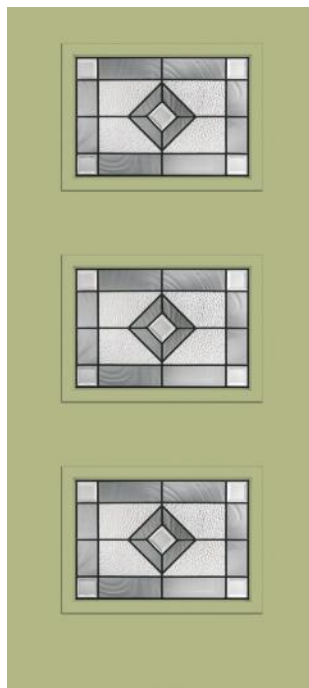

Pulse Echo, Pembridge Glass with Scrolled Lite Frame, Door - S8LPB

Pulse Línea, Salinas Glass with Scrolled Lite Frame, Door - S1SA

Pulse Ari, Geometric Glass with Scrolled Lite Frame, Door - FCM2XG

Mid-Century Modern

Pulse Línea, Axis Glass with Flat Lite Frame, Door – S1RAX

Pulse Echo, Rainglass with Flat Lite Frame, Door – FC4XR

Pulse Ari, Pembridge Glass with Flat Lite Frame, Door – S2PB

Applaud progress in design.