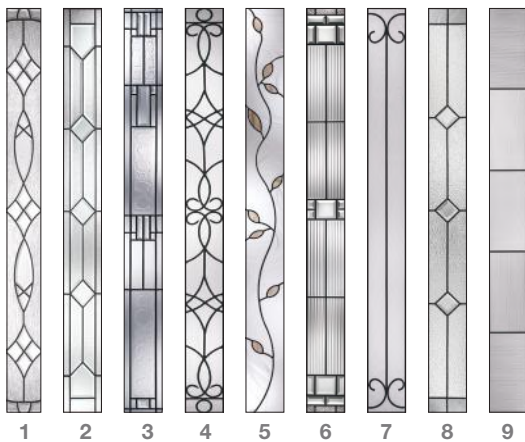

3 Select a glass.

Find an available glass design to complete the statement you want to make.

Privacy & Textured Glass

Available for all Pulse door styles.

Low-E Also Available.

Decorative Glass

Available for Línea.

Available for Ari.

- 1 Blackstone[®]
- 2 Crystalline[™]
- 3 Sedona
- 4 Salinas[®]
- 5 Avonlea[®]
- 6 Saratoga[™]
- 7 Riserva[®]
- 8 Pembridge[™]
- 9 Axis[®]

Available for Echo.

4 Then select a frame.

Choose the flat profile for modern appeal or scrolled profile for vintage style.