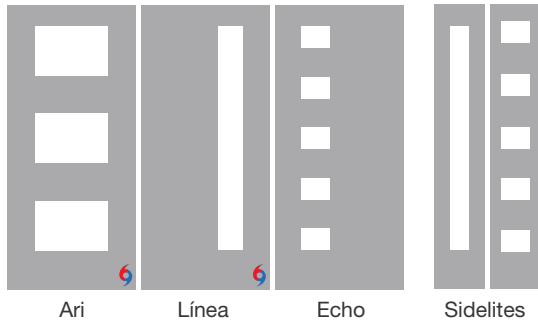

It's your decision, by design.

1 Start with a style.

Combine doors and sidelites to create an entrance that fits your vision.