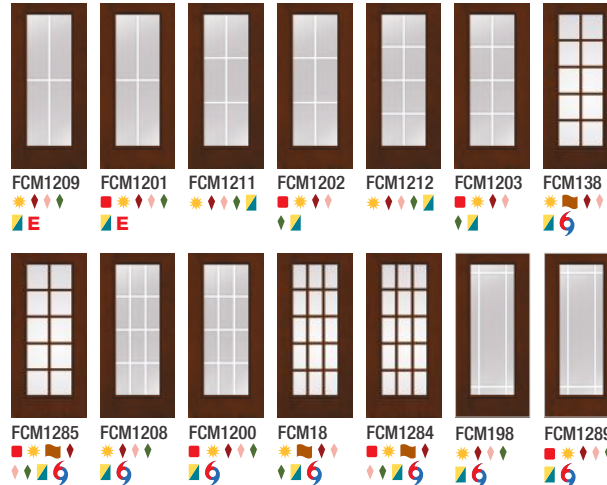

EnLiten™ Flush-Glazed Clear Glass

Smooth-Star.

S2000	S2200	S2100	S4810	S2000SL
☀️ ⚡️ 🔥 🔱 E	☀️ ⚡️ 🔥 🔱 E	☀️ ⚡️ 🔥 🔱 E	☀️ ⚡️ 🔥 🔱 E	☀️ ⚡️ 🔥 🔱 E

Clear Glass with Divided Lites

Fiber-Classic. Mahogany

Fiber-Classic. Oak

Optional Dentil Shelves**

 4-Block Dentil Shelf
 Available for all Craftsman-style Fiber-Classic Mahogany Collection doors.

 4-Block Dentil Shelf
 Available for all Craftsman-style Smooth-Star doors.

*Not recommended for use behind storm doors or to be painted dark colors, if exposed to direct sunlight.