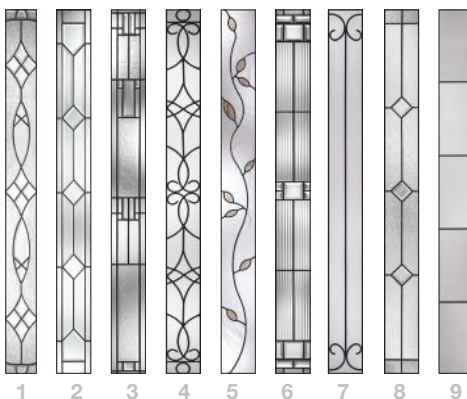

Fiberglass

3 Select a GLASS.

Find an available glass design to complete the statement you want to make.

Privacy & Textured Glass

Available for all Pulse doors.

Also Available: Low-E & Clear Glass

Decorative Glass Available for Línea.

Flat Profile Lite Frame

Scrolled Profile Lite Frame

2 Choose a MATERIAL.

Each style is available in any of these material choices.

Wood-Grained Fiberglass: Mahogany or Oak (Shown in Driftwood stain.)

Smooth Fiberglass