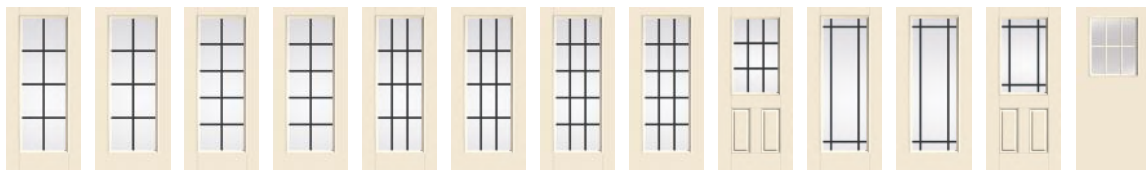

S1212 S1203 S128 S141 S1208 S1200 S108 S6063 S262 S198 S6062 S1408 S115