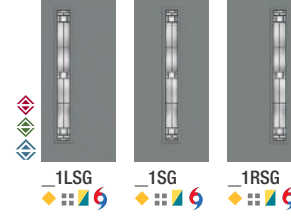

Línea

Key

- ★ Low-E Glass (LE)
- Black Nickel Caming (1D)
- ⋮ Brushed Nickel Caming (1C)
- ❖ Brass Caming (1A)
- ✕ Wrought Iron (1W)
- ▨ NEW Scrolled & Flat Advanta Lite Frame
- 6 WBDR / HVHZ Options

Privacy & Textured Glass Options

- XK = Reeded
- XG = Geometric
- XE = Satin Etch
- XC = Chord
- XJ = Chinchilla
- XR = Rainglass
- XN = Granite

Door Material Options

Find the icon for the material you want. Then add the code to the front of the style number.

- FCM = Mahogany-Grained Fiberglass
- FC = Oak-Grained Fiberglass
- S = Smooth Fiberglass

Blackstone.

Crystalline.

Sedona

Salinas.

Avonlea.

Saratoga.

Riserva.

Pembridge.

Axis.

Privacy & Textured / Clear