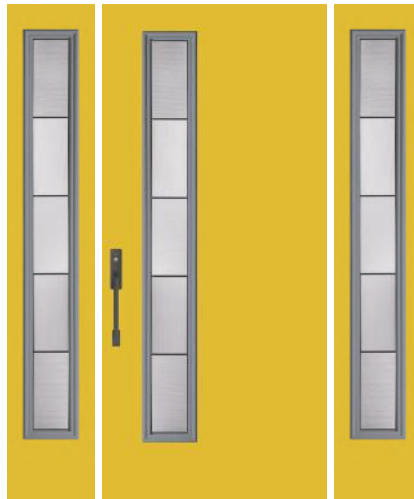

Línea

Key

- ★ Low-E Glass (LE)
- Black Nickel Caming (1D)
- ⋮ Brushed Nickel Caming (1C)
- ❖ Brass Caming (1A)
- ✕ Wrought Iron (1W)
- ▨ NEW Scrolled & Flat Advanta Lite Frame
- 6 WBDR / HVHZ Options

Privacy & Textured Glass Options

- XK = Reeded
- XG = Geometric
- XE = Satin Etch
- XC = Chord
- XJ = Chinchilla
- XR = Rainglass
- XN = Granite

Door Material Options

Find the icon for the material you want. Then add the code to the front of the style number.

- FCM = Mahogany-Grained Fiberglass
- FC = Oak-Grained Fiberglass
- S = Smooth Fiberglass

Blackstone.

Crystalline.

Sedona

Salinas.

Avonlea.

Saratoga.

Riserva.

Pembridge.

Axis.

Privacy & Textured / Clear