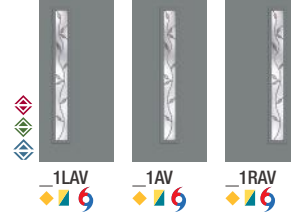

- ◆ FCM = Mahogany-Grained Fiberglass
- ◆ FC = Oak-Grained Fiberglass
- ◆ S = Smooth Fiberglass

Blackstone.

Crystalline.

Sedona

Salinas.

Avonlea.

Saratoga.

Riserva.