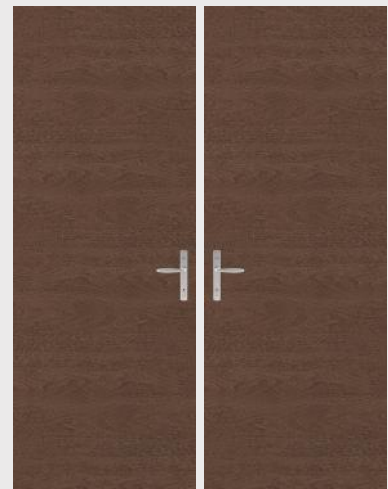

Entry Door Solutions for 5'0" Openings

Find the right fit for your project.

Entry Door Solutions for 5'0" Openings

Why T.M. Cobb?

We can help you make a lasting first impression with an Entry door that will fit your architecture, design preference, and budget! Not to mention we have been doing this for over 85 Years!