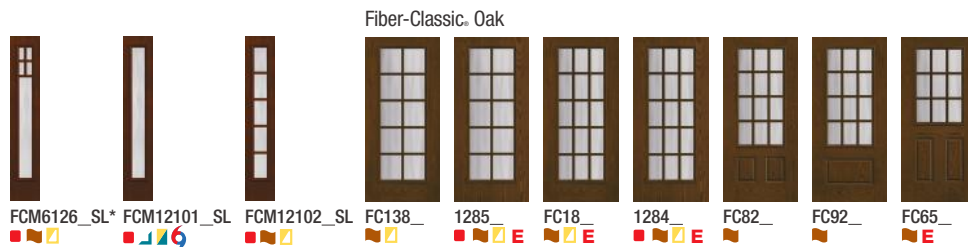

EnLiten™ Flush-Glazed Privacy & Textured Glass with Divided Lites

Smooth-Star.

EnLiten™ Flush-Glazed Privacy & Textured Glass

Smooth-Star.

Privacy & Textured Glass with Divided Lites

Key

- No Stile Lines
- ▲ Flush-Glazed Glass with Detailed Sticking (FG)
- ▲ Flush-Glazed Glass with Square Sticking (FG)
- ◆ Black Nickel Caming (1D)
- Simulated Divided Lites (SDL)
- Simulated Divided Lites (SDLF1)
- Simulated Divided Lites (SDLF2)
- ▲ NEW Scrolled & Flat Advanta Lite Frame
- ▲ NEW Flat Advanta Lite Frame
- ▲ NEW Scrolled Advanta Lite Frame
- 6 WBDR Options
- 6 WBDR / HVHZ Options
- E Elevated 10" Bottom Rail Options

Optional Dentil Shelves***

4-Block Dentil Shelf
Available for all Craftsman-style Fiber-Classic Mahogany Collection doors.

4-Block Dentil Shelf
Available for all Craftsman-style Smooth-Star doors.

Privacy & Textured Glass Options