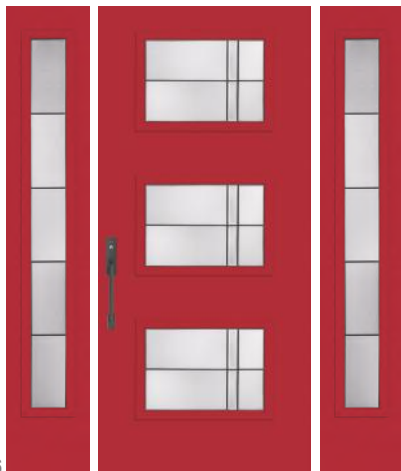

*Please verify that there is a Therma-Tru product approval for the configuration before buying.
Note: See your Therma-Tru seller or visit www.thermatru.com for details on limited warranties and exclusions, and ENERGY STAR qualified products.