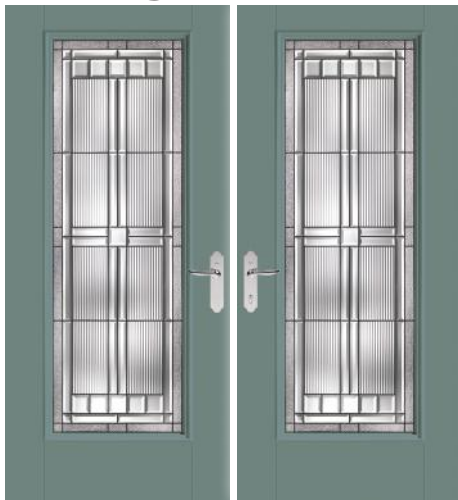

Saratoga™ ◆ ▨