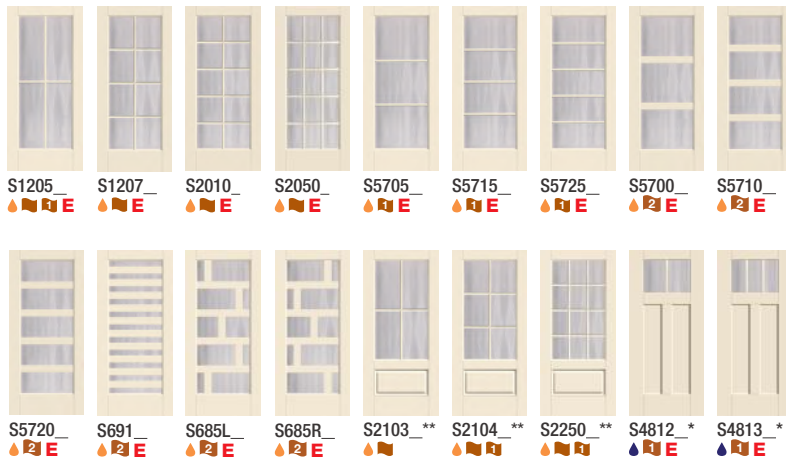

Smooth-Star.