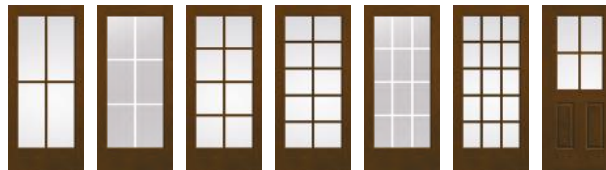

Fiber-Classic. Oak

FC1205 FC1206 FC1207 2010 FC1204 2050 FC1350