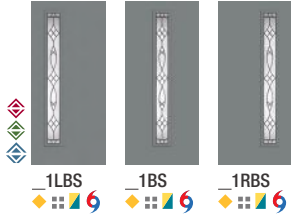

Blackstone.