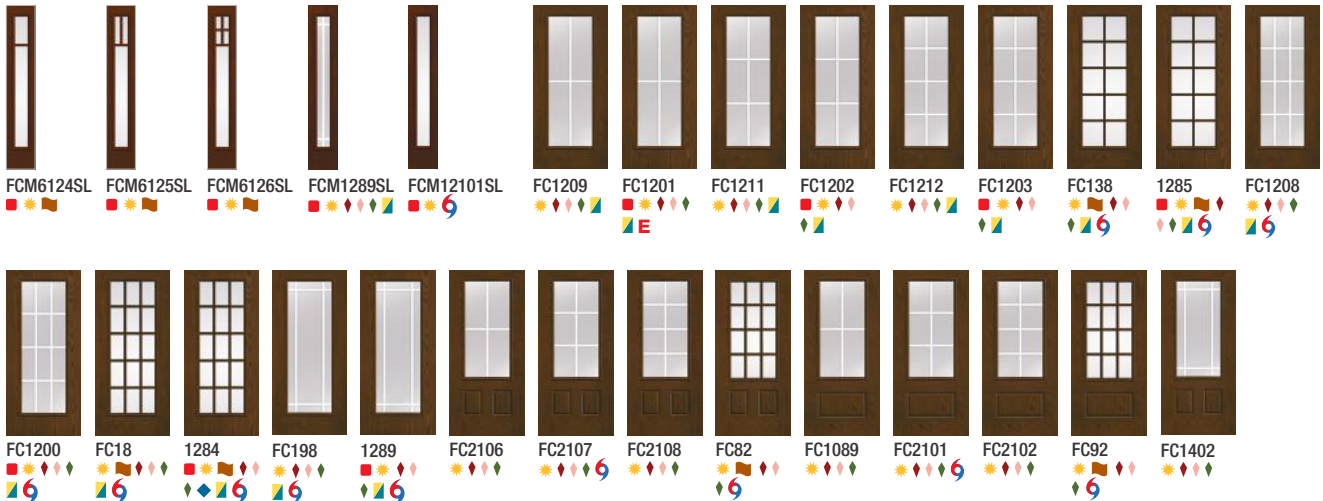

EnLiten™ Flush-Glazed Clear Glass

Smooth-Star.

S2000	S2200	S2100	S4810	S2000SL
☀️ ⚡️ 🔥 🔱 E	☀️ ⚡️ 🔥 🔱 E	☀️ ⚡️ 🔥 🔱 E	☀️ ⚡️ 🔥 🔱 E	☀️ ⚡️ 🔥 🔱 E

Clear Glass with Divided Lites

Fiber-Classic. Mahogany

Fiber-Classic. Oak

Key

- No Stile Lines
- ★ Low-E Glass (LE)
- ▲ Flush-Glazed Glass with Detailed Sticking (FG)
- ◆ Flush-Glazed Glass with Square Sticking (FG)
- Simulated Divided Lites (SDL)
- ◆ Flat or Contour White Grilles Between Glass (GBGF / GBGC)
- ◆ Flat or Contour Almond Grilles Between Glass (GBGF / GBGC)
- ◆ Flat or Contour Bronze Grilles Between Glass (GBGF / GBGC)
- ◆ Flat or Contour Black Grilles Between Glass (GBGF / GBGC)
- ◆ Fixed Grilles (FXG)
- ▲ NEW Scrolled & Flat Advanta Lite Frame
- ▲ NEW Scrolled Advanta Lite Frame
- 6 WBDR Options
- 6 WBDR / HVHZ Options
- E Elevated 10" Bottom Rail Options

Optional Dentil Shelves**

 4-Block Dentil Shelf
 Available for all Craftsman-style Fiber-Classic Mahogany Collection doors.

 4-Block Dentil Shelf
 Available for all Craftsman-style Smooth-Star doors.

*Not recommended for use behind storm doors or to be painted dark colors, if exposed to direct sunlight.