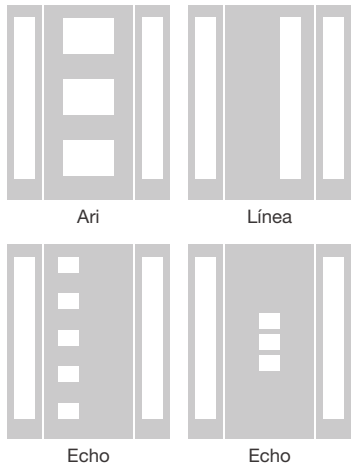

Smooth-Star.

Pulse® See available door options on page 36.

1 Start with a CONFIGURATION.

Combine doors and sidelites to create an entrance that fits your vision.

Double Door Solutions:

Single Door Solutions: