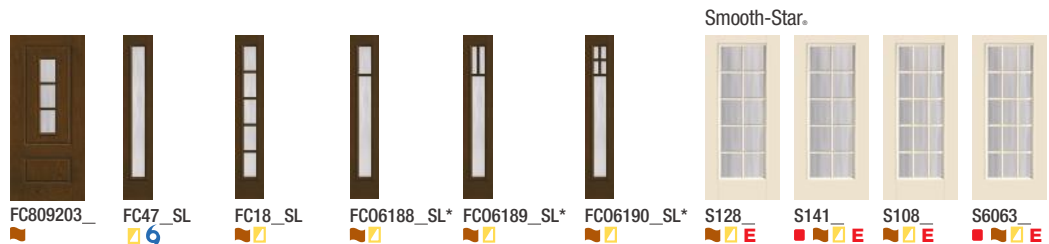

EnLiten™ Flush-Glazed Privacy & Textured Glass with Divided Lites

Smooth-Star.

EnLiten™ Flush-Glazed Privacy & Textured Glass

Smooth-Star.

Privacy & Textured Glass with Divided Lites

Key

- No Stile Lines
- ▲ Flush-Glazed Glass with Detailed Sticking (FG)
- ▲ Flush-Glazed Glass with Square Sticking (FG)
- ◆ Black Nickel Caming (1D)
- Simulated Divided Lites (SDL)
- Simulated Divided Lites (SDLF1)
- Simulated Divided Lites (SDLF2)
- ▲ NEW Scrolled & Flat Advanta Lite Frame
- ▲ NEW Flat Advanta Lite Frame
- ▲ NEW Scrolled Advanta Lite Frame
- 6 WBDR Options
- 6 WBDR / HVHZ Options
- E Elevated 10" Bottom Rail Options

Optional Dentil Shelves***

4-Block Dentil Shelf
Available for all Craftsman-style Fiber-Classic Mahogany Collection doors.

4-Block Dentil Shelf
Available for all Craftsman-style Smooth-Star doors.

Privacy & Textured Glass Options