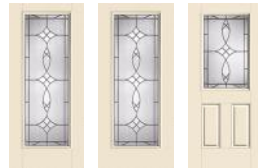

Smooth-Star.

S6002 ■ ■ ■ 9E S310 ■ ■ ■ 9E S6000 ■ ■ ■ 9E