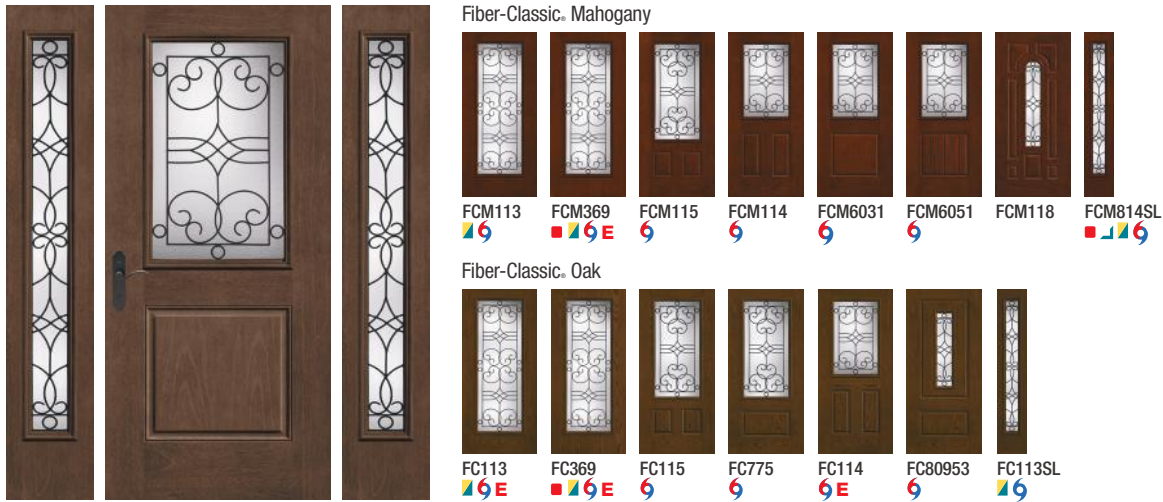

Single Door Solutions

3'0" x 6'8" Door with 10" x 6'8" Sidelites
(For example only, all sidelite images are shown in 14" width.)

Sedona *Continued*

Smooth-Star.

Salinas®

Note: Product images show exterior side of door.

Optional Dentil Shelves**

4-Block Dentil Shelf
Available for all Craftsman-style Fiber-Classic Mahogany Collection doors.

4-Block Dentil Shelf
Available for all Craftsman-style Smooth-Star doors.

Smooth-Star.