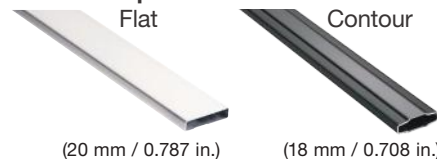

Simulated Divided Lites
(  )

Fixed Grilles
()

Grilles Between Glass
(  )

SDL Bar Options

Fiber-Classic Smooth-Star
(28.6 mm / 1.125 in.)
Look for the () icon.

Fiber-Classic Smooth-Star
(28.6 mm / 1.125 in.)
Look for the () icon.

Fiber-Classic Smooth-Star
(88.9 mm / 3.5 in.)
Look for the () icon.

GBG Bar Options

Flat
(20 mm / 0.787 in.)

Contour
(18 mm / 0.708 in.)

GBG Color Options

White Almond Bronze Black Tan** Stone**

Double Door Solutions