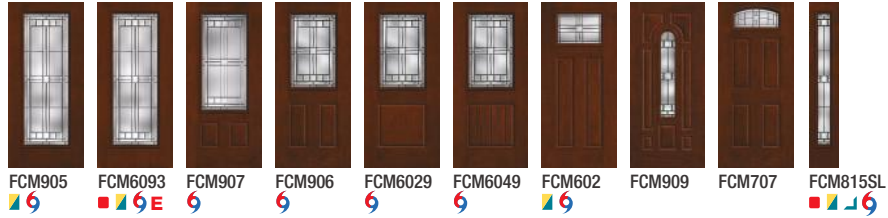

Fiber-Classic. Mahogany