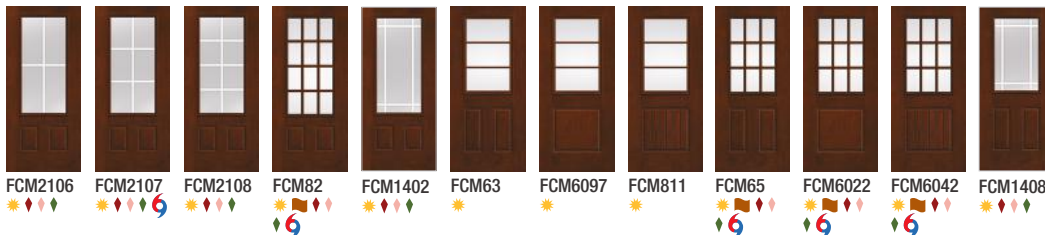

EnLiten™ Flush-Glazed Clear Glass

Smooth-Star.

S2000	S2200	S2100	S4810	S2000SL
☀️ ⚡️ 🔥 🔱 E	☀️ ⚡️ 🔥 🔱 E	☀️ ⚡️ 🔥 🔱 E	☀️ ⚡️ 🔥 🔱 E	☀️ ⚡️ 🔥 🔱 E

Clear Glass with Divided Lites

Fiber-Classic. Mahogany

Fiber-Classic. Oak

Optional Dentil Shelves**

 4-Block Dentil Shelf
 Available for all Craftsman-style Fiber-Classic Mahogany Collection doors.

 4-Block Dentil Shelf
 Available for all Craftsman-style Smooth-Star doors.

*Not recommended for use behind storm doors or to be painted dark colors, if exposed to direct sunlight.