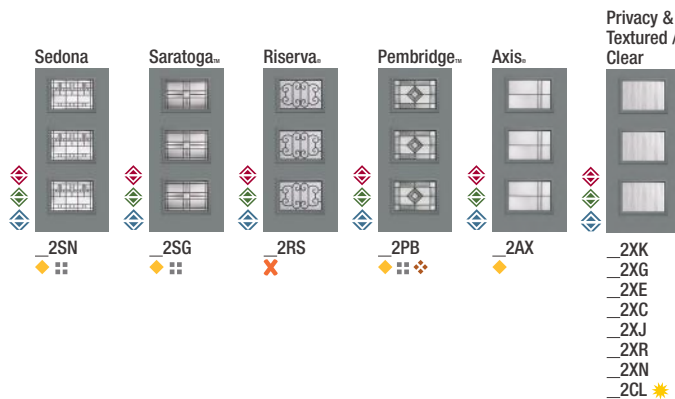

*Please verify that there is a Therma-Tru product approval for the configuration before buying.
Note: See your Therma-Tru seller or visit www.thermatru.com for details on limited warranties and exclusions, and ENERGY STAR qualified products.