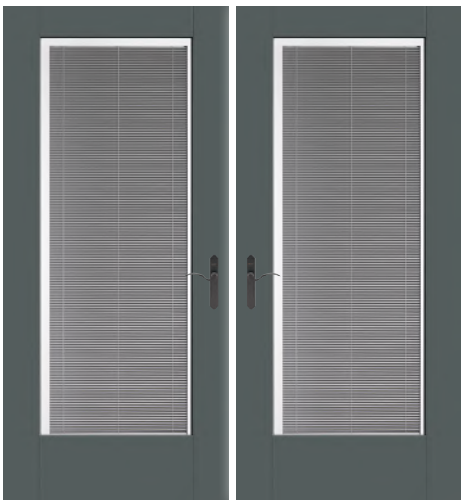

Privacy & Textured Glass

Fiber-Classic. Oak

FC61_

E

Smooth-Star.

S296_

E

EnLiten™ Flush-Glazed Internal Blinds