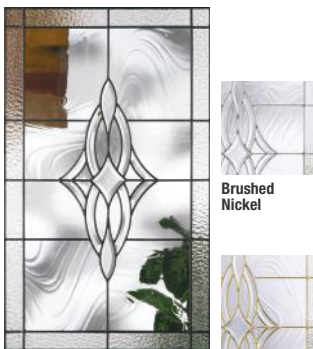

Black Nickel
Wellesley™
Glass Privacy Rating: **6**

Brass