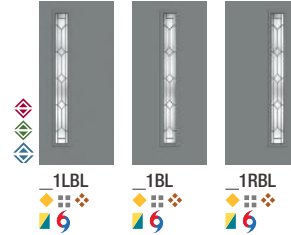

Crystalline.