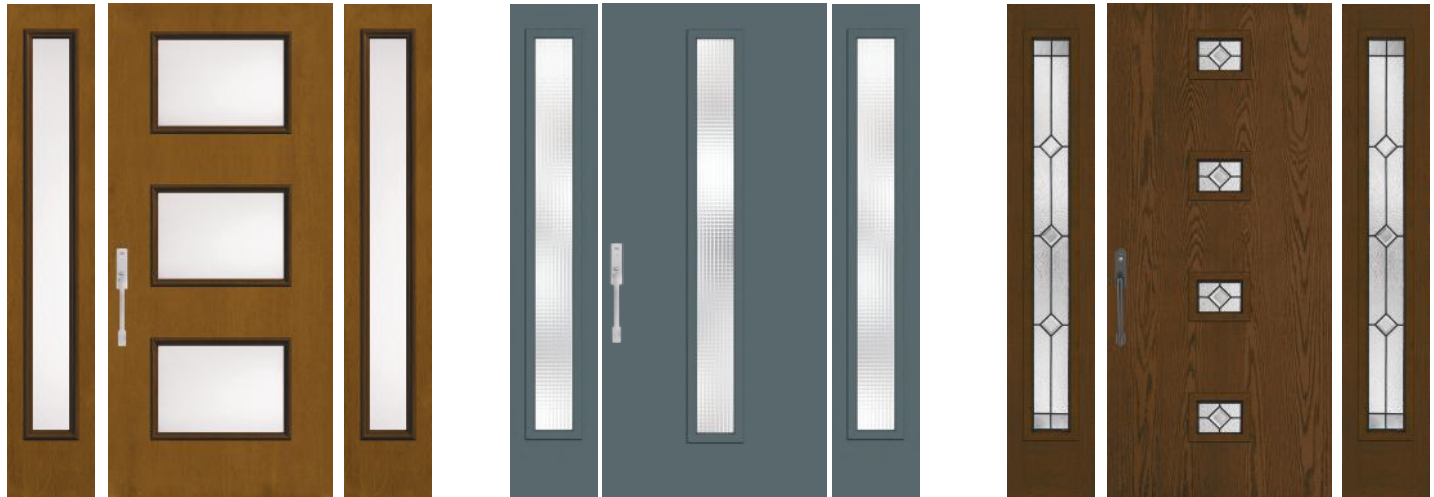

Pulse® See available door options on page 36.