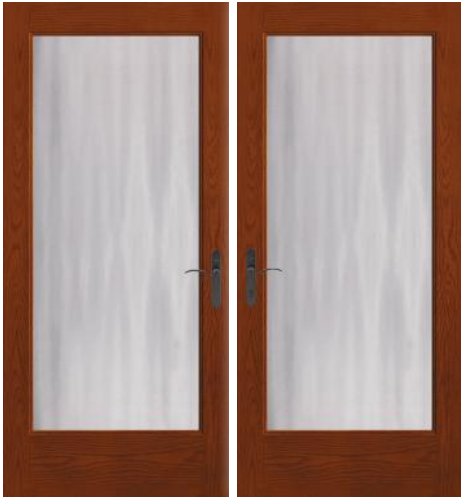

Double Door Solutions

2'6" x 6'8" Doors

(For example only, all door images are shown in 3'0" width.)

EnLiten™ Flush-Glazed Privacy & Textured Glass