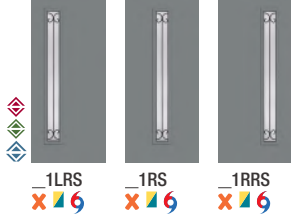

Línea

Key

- ★ Low-E Glass (LE)
- Black Nickel Caming (1D)
- ⋮ Brushed Nickel Caming (1C)
- ❖ Brass Caming (1A)
- ✕ Wrought Iron (1W)
- ▨ NEW Scrolled & Flat Advanta Lite Frame
- 6 WBDR / HVHZ Options

Privacy & Textured Glass Options

- XK = Reeded
- XG = Geometric
- XE = Satin Etch
- XC = Chord
- XJ = Chinchilla
- XR = Rainglass
- XN = Granite

Door Material Options

Find the icon for the material you want. Then add the code to the front of the style number.

- FCM = Mahogany-Grained Fiberglass
- FC = Oak-Grained Fiberglass
- S = Smooth Fiberglass

Blackstone.

Crystalline.

Sedona

Salinas.

Avonlea.

Saratoga.

Riserva.

Pembridge.

Axis.

Privacy & Textured / Clear