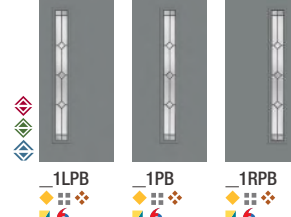

Pembridge.