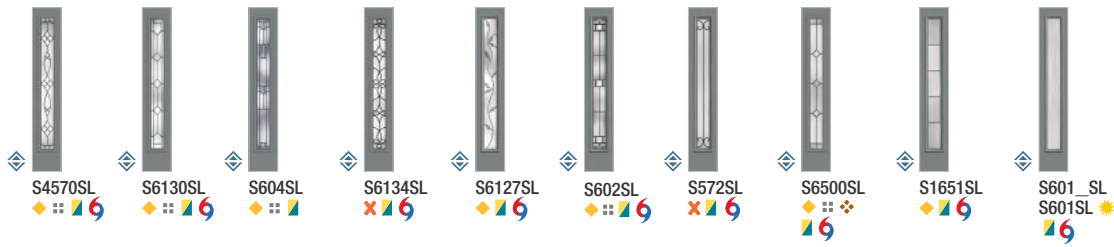

Key

- ★ Low-E Glass (LE)
- Black Nickel Caming (1D)
- ⋮ Brushed Nickel Caming (1C)
- ❖ Brass Caming (1A)
- ✕ Wrought Iron (1W)
- ▨ NEW Scrolled & Flat Advanta Lite Frame
- Ⓜ WBDR / HVHZ Options

Privacy & Textured Glass Options

- XK = Reeded
- XG = Geometric
- XE = Satin Etch
- XC = Chord
- XJ = Chinchilla
- XR = Rainglass
- XN = Granite

Door Material Options

Find the icon for the material you want. Then add the code to the front of the style number.

- FCM = Mahogany-Grained Fiberglass
- FC = Oak-Grained Fiberglass
- S = Smooth Fiberglass

Sidelites