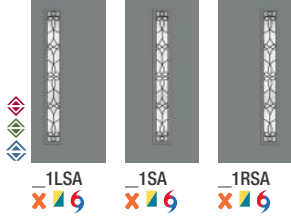

Línea

Key

- ★ Low-E Glass (LE)
- Black Nickel Caming (1D)
- ⋮ Brushed Nickel Caming (1C)
- ❖ Brass Caming (1A)
- ✕ Wrought Iron (1W)
- ▨ NEW Scrolled & Flat Advanta Lite Frame
- 6 WBDR / HVHZ Options

Privacy & Textured Glass Options

- XK = Reeded
- XG = Geometric
- XE = Satin Etch
- XC = Chord
- XJ = Chinchilla
- XR = Rainglass
- XN = Granite

Door Material Options

Find the icon for the material you want. Then add the code to the front of the style number.

- FCM = Mahogany-Grained Fiberglass
- FC = Oak-Grained Fiberglass
- S = Smooth Fiberglass

Blackstone.

Crystalline.

Sedona

Salinas.

Avonlea.

Saratoga.

Riserva.

Pembridge.

Axis.

Privacy & Textured / Clear