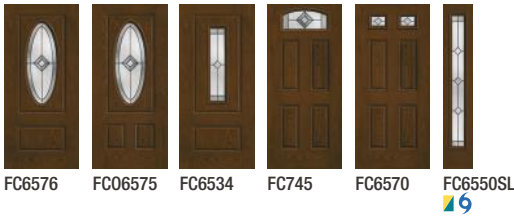

Pembridge™

Note: Product images show exterior side of door.

Fiber-Classic. Mahogany

Fiber-Classic. Oak

Smooth-Star.

Axis®

Note: Product images show exterior side of door.

Fiber-Classic. Mahogany