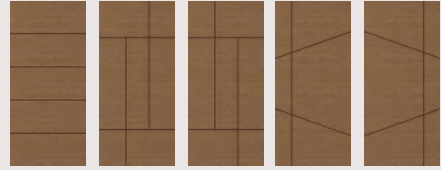

Fiber-Classic Smooth-Star
(88.9 mm / 3.5 in.)
Look for the () icon.

GBG Bar Options

Flat
(20 mm / 0.787 in.)

Contour
(18 mm / 0.708 in.)

GBG Color Options

White Almond Bronze Black Tan** Stone**

Double Door Solutions

2'6" x 6'8" Doors

(For example only, all door images are shown in 3'0" width.)

Classic Craft®

Classic Craft. Walnut Grain

CCW1000 9E CCW900L 9 CCW900R 9 CCW901L 9 CCW901R 9 CCW902L 9 CCW902R 9 CCW903 9 CCW904L 9 CCW904R 9