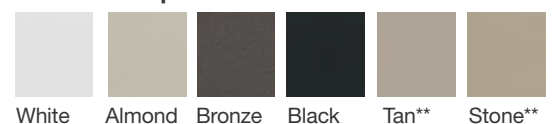

Simulated Divided Lites
(  )

Fixed Grilles
()

Grilles Between Glass
(  )

SDL Bar Options

Fiber-Classic Smooth-Star
(28.6 mm / 1.125 in.)
Look for the () icon.

Fiber-Classic Smooth-Star
(28.6 mm / 1.125 in.)
Look for the () icon.

Fiber-Classic Smooth-Star
(88.9 mm / 3.5 in.)
Look for the () icon.

GBG Bar Options

Flat
(20 mm / 0.787 in.)

Contour
(18 mm / 0.708 in.)

GBG Color Options

White Almond Bronze Black Tan** Stone**

Double Door Solutions