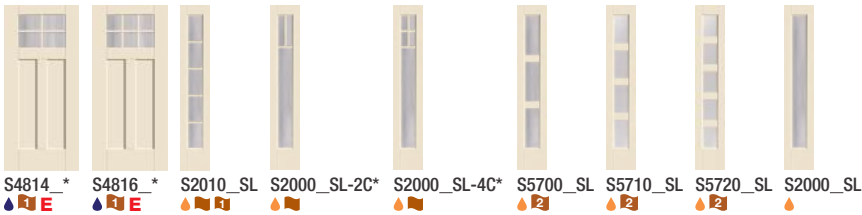

Single Door Solutions

3'0" x 6'8" Door with 10" x 6'8" Sidelites
(For example only, all sidelite images are shown in 14" width.)

EnLiten™ Flush-Glazed Privacy & Textured Glass with Divided Lites

Smooth-Star.

EnLiten™ Flush-Glazed Privacy & Textured Glass