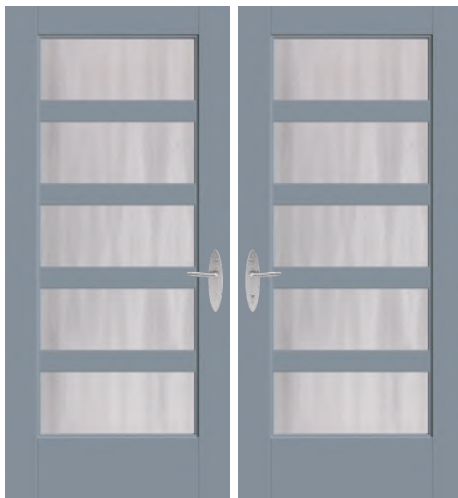

EnLiten™ Flush-Glazed Privacy & Textured Glass with Divided Lites

*Not available with Geometric (XG) glass.