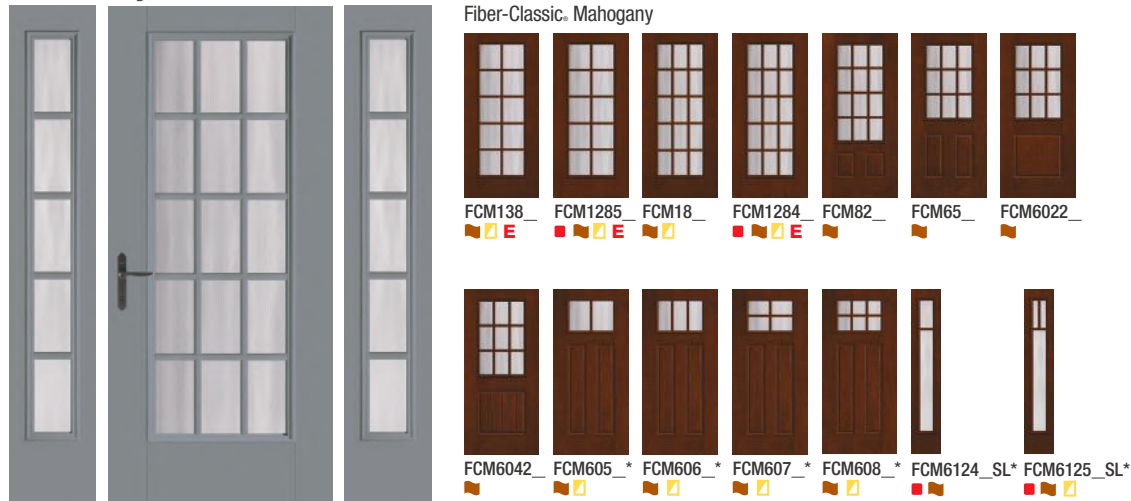

Privacy & Textured Glass with Divided Lites

Key

- No Stile Lines
- ▲ Flush-Glazed Glass with Detailed Sticking (FG)
- ▲ Flush-Glazed Glass with Square Sticking (FG)
- Black Nickel Caming (1D)
- Simulated Divided Lites (SDL)
- Simulated Divided Lites (SDLF1)
- Simulated Divided Lites (SDLF2)
- ▲ NEW Scrolled & Flat Advanta Lite Frame
- ▲ NEW Flat Advanta Lite Frame
- ▲ NEW Scrolled Advanta Lite Frame
- 6 WBDR Options
- 6 WBDR / HVHZ Options
- E Elevated 10" Bottom Rail Options

Optional Dentil Shelves***

4-Block Dentil Shelf
Available for all Craftsman-style Fiber-Classic Mahogany Collection doors.

4-Block Dentil Shelf
Available for all Craftsman-style Smooth-Star doors.

Privacy & Textured Glass Options

Add the code to the blank in the style number for the desired door and glass combination.

- XK = Reeded
- XG = Geometric
- XE = Satin Etch
- XC = Chord
- XJ = Chinchilla
- XR = Rainglass
- XN = Granite

*Not available with Reeded (XK) or Geometric (XG) glass.

**Not available with Geometric (XG) glass.

***Not recommended for use behind storm doors or to be painted dark colors, if exposed to direct sunlight.