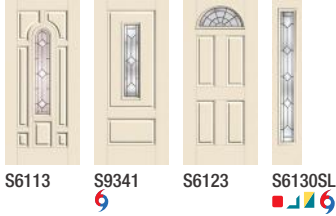

Smooth-Star.

Key

- No Stile Lines
- Black Nickel Caming (1D)
- :: Brushed Nickel Caming (1C)
- Ⓜ WBDR Options
- Ⓜ WBDR / HVHZ Options
- Ⓜ Flat Lite Frame
- Ⓜ NEW Scrolled & Flat Advanta Lite Frame
- E Elevated 10" Bottom Rail Options

Optional Dentil Shelf*

4-Block Dentil Shelf
Available for all Craftsman-style Fiber-Classic Mahogany Collection doors.