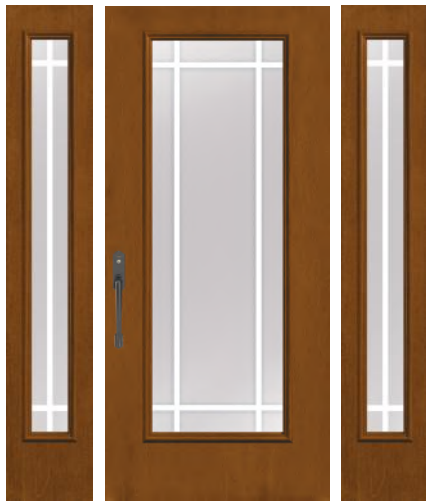

Clear Glass with Divided Lites