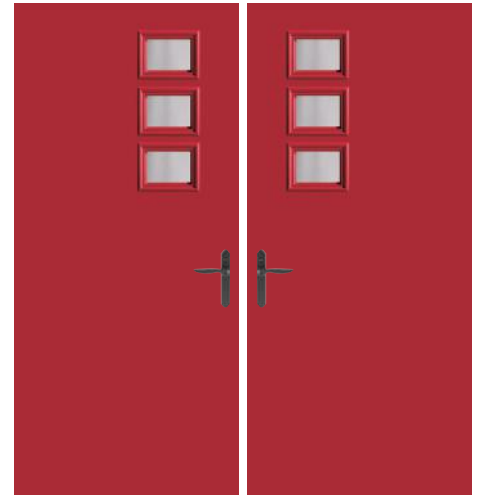

Fiber-Classic.
Mahogany

FCM1000

Fiber-Classic. Oak

FC60 1000

Smooth-Star.

S200 S210 S100

Pulse® See available door options on page 36.