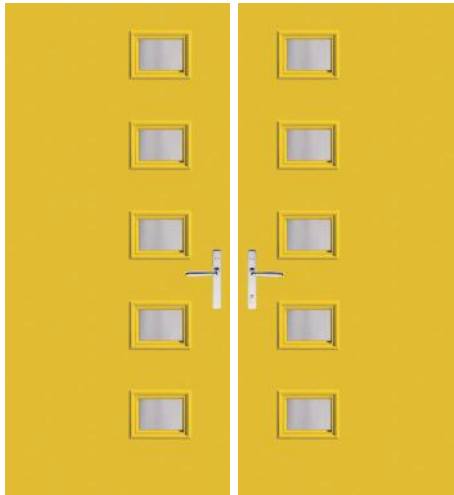

Fiber-Classic.
Mahogany

FCM1000

Fiber-Classic. Oak

FC60 1000

Smooth-Star.

S200 S210 S100

Pulse® See available door options on page 36.