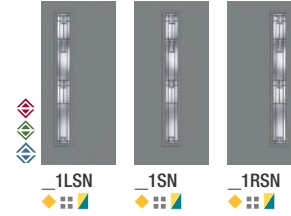

- ◆ FCM = Mahogany-Grained Fiberglass
- ◆ FC = Oak-Grained Fiberglass
- ◆ S = Smooth Fiberglass

Blackstone.

Crystalline.

Sedona

Salinas.

Avonlea.

Saratoga.

Riserva.