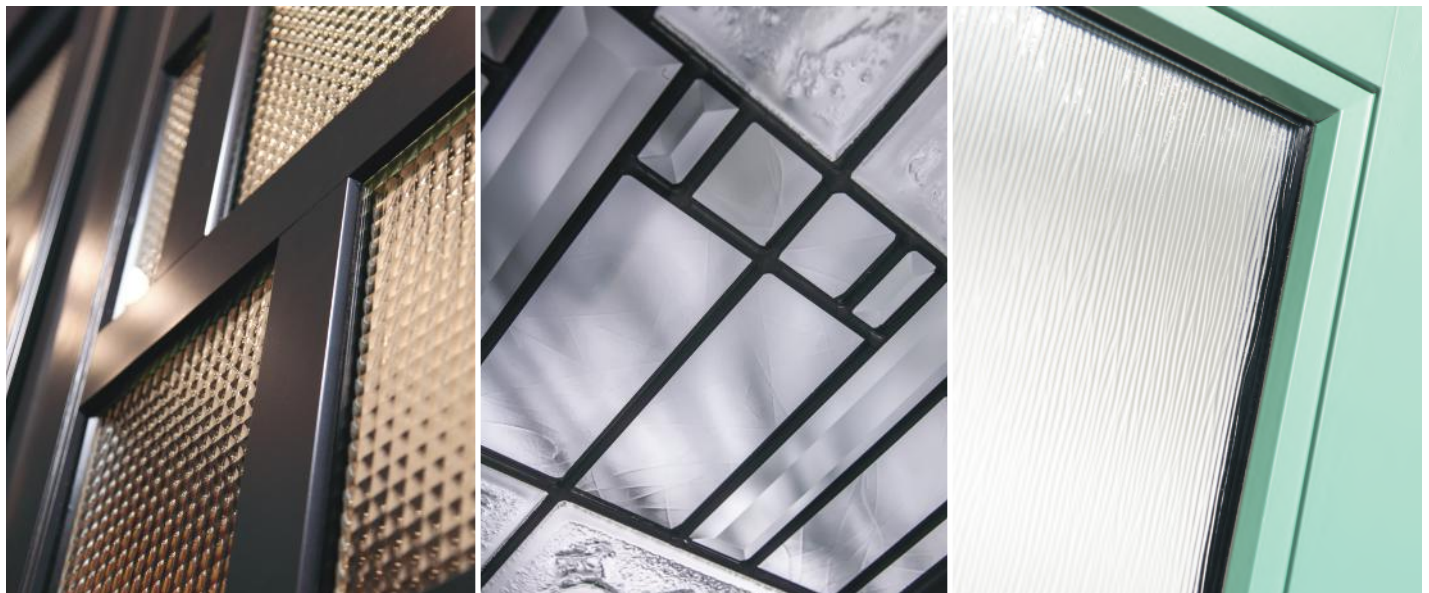

Privacy & Textured Glass Options

Add the code to the blank in the style number for the desired door and glass combination.

- XK = Reeded
- XG = Geometric
- XE = Satin Etch
- XC = Chord
- XJ = Chinchilla
- XR = Rainglass
- XN = Granite