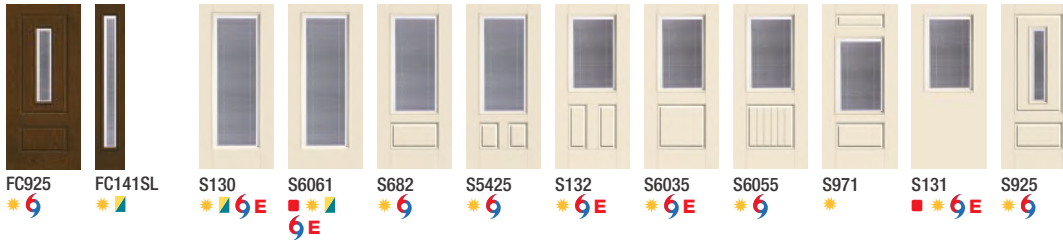

Internal Blinds

Fiber-Classic. Mahogany

Fiber-Classic. Oak

Smooth-Star.

Key

- No Stile Lines
- ★ Low-E Glass (LE)
- 6 WBDR Options
- 6 WBDR / HVHZ Options
- ⌋ Flat Lite Frame
- ▲ NEW Scrolled & Flat Advanta Lite Frame
- E Elevated 10" Bottom Rail Options

Optional Dentil Shelves**

4-Block Dentil Shelf
Available for all Craftsman-style Fiber-Classic Mahogany Collection doors.

4-Block Dentil Shelf
Available for all Craftsman-style Smooth-Star doors.

Privacy & Textured Glass Options