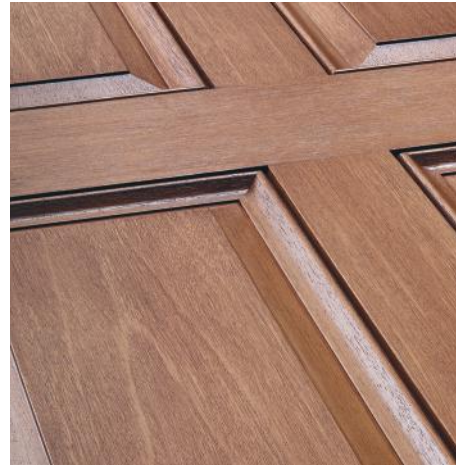

Classic Craft. Mahogany Grain

Derived from the finest African and Honduran Mahogany, blending rustic influences with exotic roots to build upon the rich history of one of the most renowned woods in the world.