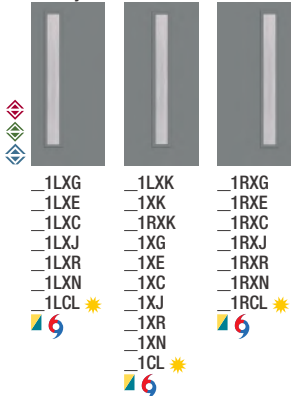

Privacy & Textured / Clear