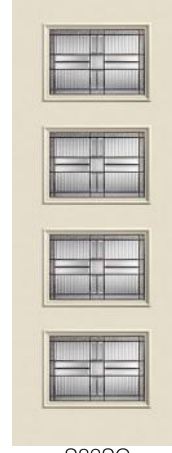

S83SG
Brushed Nickel
Saratoga
2/8, 3/0,
3/6 x 8/0

Pembridge - Tradition meets modern.

Simple sophistication added to the entry way with a central diamond shape that complements many architectural styles.