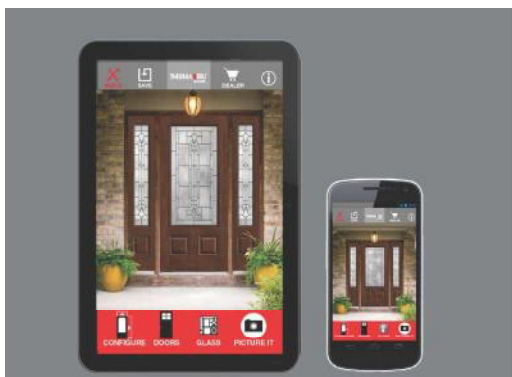

CCW903*
All Panel
3/0 x 6/8

CCW8903*
All Panel
3/0 x 8/0

The DoorWays™ App from Therma-Tru

Available on the App Store™ and the Google Play™ Store, the DoorWays App offers you a quick, easy-to-use tool that helps guide homeowners through the door buying process.