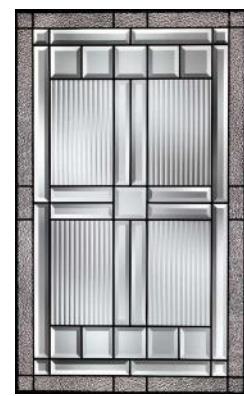

Saratoga

Saratoga's design blends diamond, clear bevel and reed glass in a distinctly original pattern. Detailed in Brushed Nickel (1C) or Black Nickel (1D) coming.

Glass Privacy Rating: 7.