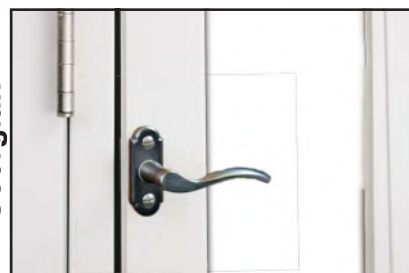

Clearview RS Series

In a few short days, Clearview RS (Retro Sized) units are assembled and ready to replace that old aluminum sliding glass door. See dimensional data page at the end of this section for sizing information.

Casement Options

Locking latches top and bottom come in your choice of white or brown for swing-in sidelites

Casement cranks available in white or bronze for swing-out sidelites.

Made to Fit

Now available - retro sized patio units with sidelites in all configurations. Performance you can count on all in a high performance system with high performance low-E glass.

Georgian