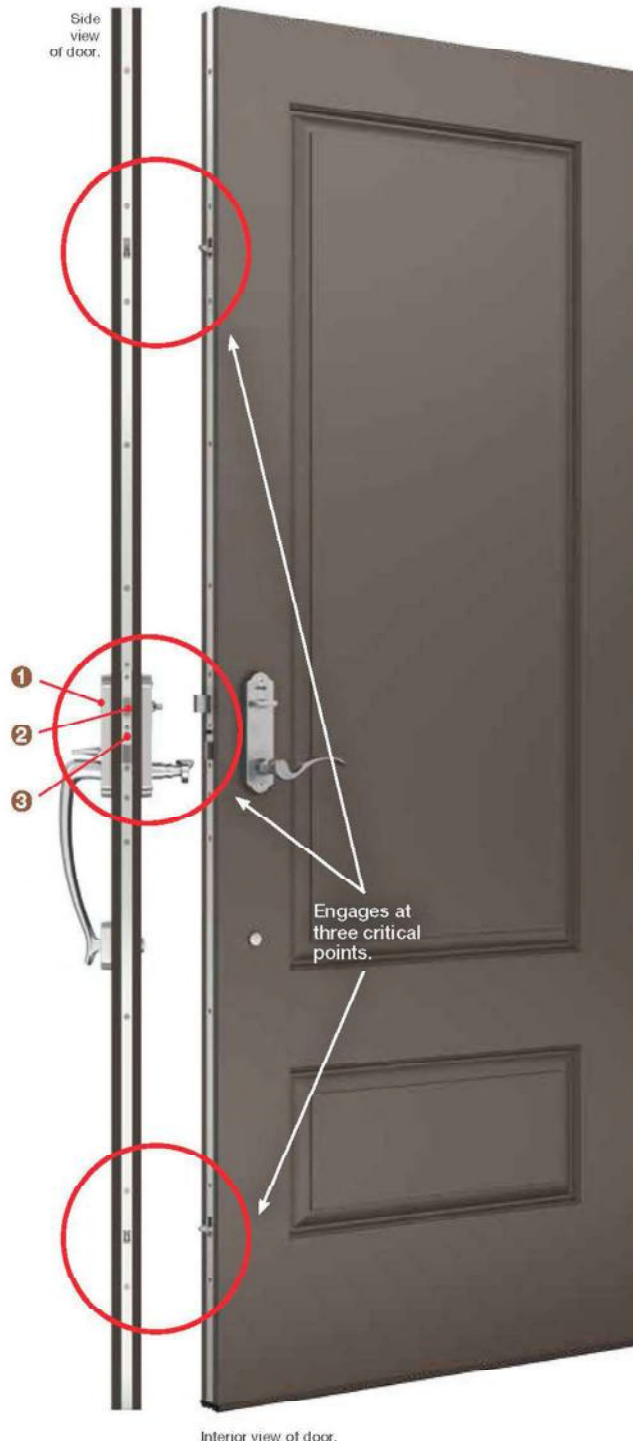

Multi-Point Locking System

- MPLs add greater security
- Stability for enhanced door system performance
- Stainless steel construction resists rust and corrosion

Hardware

Multi-Point Locking Systems (MPLS) (Recommended)

Engages the door and frame at three critical points from top to bottom for enhanced stability compared to traditional deadbolt assemblies. Features premium stainless steel construction that resists corrosion.

NEW Grip-Style MPLS

New grip-style handlesets offer an intuitive approach to the multi-point locking system with on-trend aesthetics. A simple 90-degree twist of the thumbturn (interior) or a key (exterior) is all it takes to engage the door frame at three points with no need to lift the handleset lever. An integrated mishandling device protects the door and frame from accidental damage. Features deadbolt located above handleset.

(Highly recommended for 8'0" fiberglass doors. Not recommended for steel doors. Strike plate package available. Active option only.)

Standard Door MPLS

Tongue
(For single door systems.)
Heights: 6'8"
7'0"
8'0"
Configurations:
Inswing
Outswing

1. 1 Self-lubricating locks.
2. 2 1" premium stainless steel deadbolt.
3. 3 Integrated mishandling device.