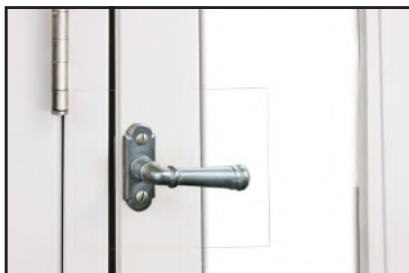

Made to Fit

Now available - retro sized patio units with sidelites in all configurations. Performance you can count on all in a high performance system with high performance low-E glass.

Victorian

Georgian