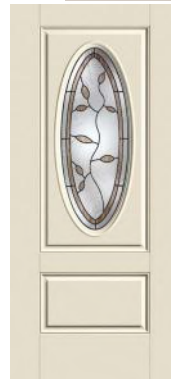

S970
Black Nickel
Avonlea
3/0 x 6/8

S971-RT, RTLE
Blinds, Low-E
3/0 x 6/8

S988
Black Nickel
Avonlea
3/0 x 6/8

S991
Black Nickel
Avonlea
3/0 x 6/8

S995
Black Nickel
Avonlea
2/8, 3/0 x 6/8

S999
Brushed Nickel
Wellesley
2/8, 3/0 x 6/8