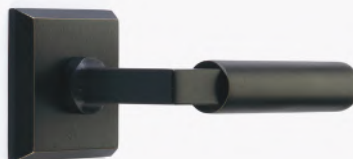

**Rustic Modern
Rectangular Flush Pull**
Flat Black Bronze