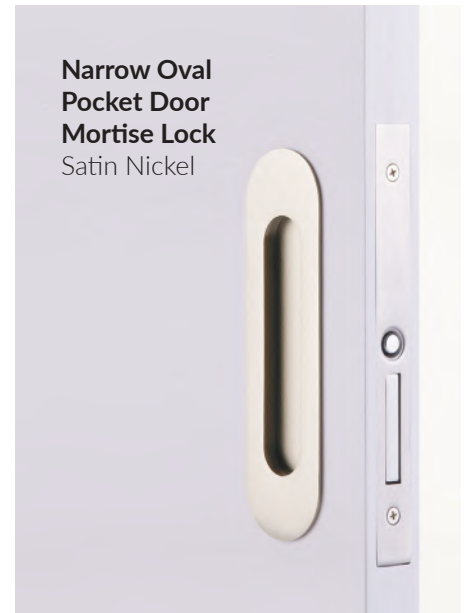

POCKET DOOR HARDWARE

Complete with either our time-tested, high-performance mortise boxes or available with a no-frills and easy to install tubular door prep, Emtek's Pocket Door Hardware Collection provides a chic look with reliable functionality.