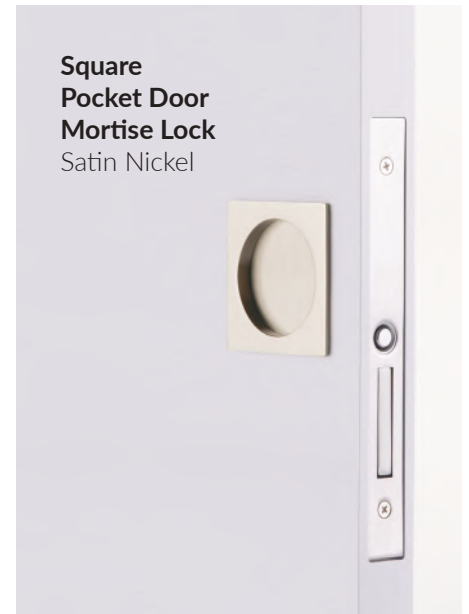

POCKET DOOR HARDWARE

Complete with either our time-tested, high-performance mortise boxes or available with a no-frills and easy to install tubular door prep, Emtek's Pocket Door Hardware Collection provides a chic look with reliable functionality.