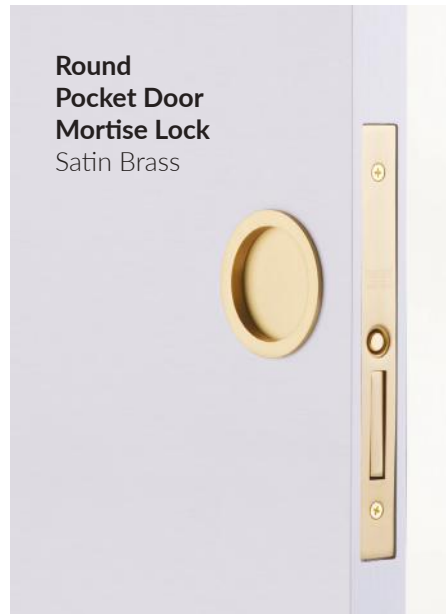

POCKET DOOR HARDWARE

Complete with either our time-tested, high-performance mortise boxes or available with a no-frills and easy to install tubular door prep, Emtek's Pocket Door Hardware Collection provides a chic look with reliable functionality.