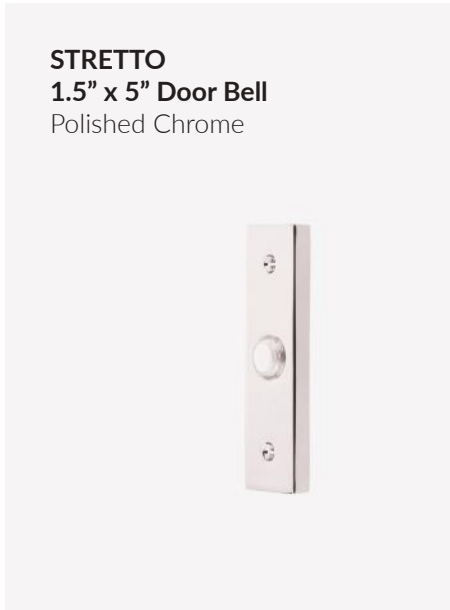

Westridge Cabinet Pull
Satin Brass

Modern Rectangular Flush Pull for Door Pull
Satin Brass

Solid Brass Hinges Residential Duty 1/4" Radius Corners
Satin Brass

Transitional Towel Ring Urban Modern Rosette
Satin Brass

Breslin Lever Urban Modern Rosette
Satin Brass

Bern Knob Modern Rectangular Rosette
Satin Brass

**MOLLIE OPENSHAW
OF DESIGN LOVES
DETAIL**

@DESIGNLOVESDETAIL

“These custom doors are accented with some pretty fabulous hardware from the one & only Emtek. These are the Tumbled White Bronze (like I used throughout my home). I’m in love with this hardware eye candy!”

ABOVE & OPPOSITE: 1-1/2" x 11" Rectangular STRETTO Non-Keyed Sideplate with Hampton Glass Knobs in Tumbled White Bronze.

STRETTO NARROW

Break the standard and create a refined look with the distinct shape of the STRETTO collection. A unique, narrow trim sideplate option, STRETTO comes in several size profiles, and in keyed or non-keyed functions, all of which can be paired with any knob or lever Emttek offers.

ABOVE: 1-1/2" x 11" Rectangular STRETTO Non-Keyed Sideplate with Hampton Glass Knobs in Tumbled White Bronze.

OPPOSITE: Missoula Sideplate with Bronze Lariat Levers in Tumbled White Bronze. Steel Hinges in Tumbled White Bronze.