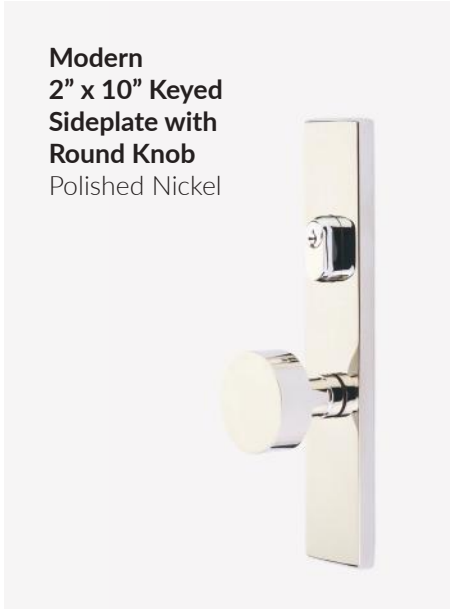

Westridge Cabinet Pull
Satin Brass

Modern Rectangular Flush Pull for Door Pull
Satin Brass

Solid Brass Hinges Residential Duty 1/4" Radius Corners
Satin Brass

Transitional Towel Ring Urban Modern Rosette
Satin Brass

Breslin Lever Urban Modern Rosette
Satin Brass

Bern Knob Modern Rectangular Rosette
Satin Brass

**MOLLIE OPENSHAW
OF DESIGN LOVES
DETAIL**

@DESIGNLOVESDETAIL

“These custom doors are accented with some pretty fabulous hardware from the one & only Emtek. These are the Tumbled White Bronze (like I used throughout my home). I’m in love with this hardware eye candy!”

ABOVE & OPPOSITE: 1-1/2" x 11" Rectangular STRETTO Non-Keyed Sideplate with Hampton Glass Knobs in Tumbled White Bronze.

STRETTO NARROW

Break the standard and create a refined look with the distinct shape of the STRETTO collection. A unique, narrow trim sideplate option, STRETTO comes in several size profiles, and in keyed or non-keyed functions, all of which can be paired with any knob or lever Emttek offers.

ABOVE: 1-1/2" x 11" Rectangular STRETTO Non-Keyed Sideplate with Hampton Glass Knobs in Tumbled White Bronze.

OPPOSITE: Missoula Sideplate with Bronze Lariat Levers in Tumbled White Bronze. Steel Hinges in Tumbled White Bronze.