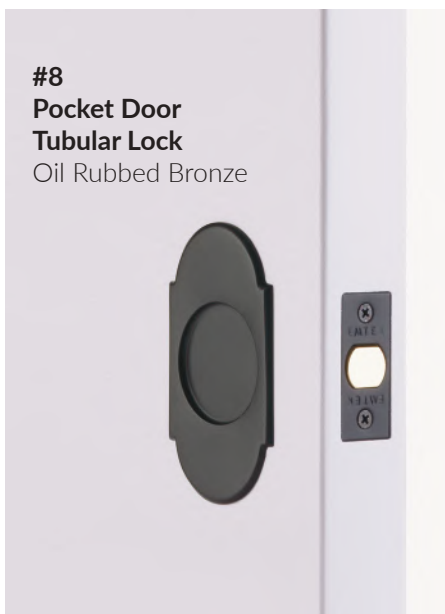

POCKET DOOR HARDWARE

Complete with either our time-tested, high-performance mortise boxes or available with a no-frills and easy to install tubular door prep, Emtek's Pocket Door Hardware Collection provides a chic look with reliable functionality.