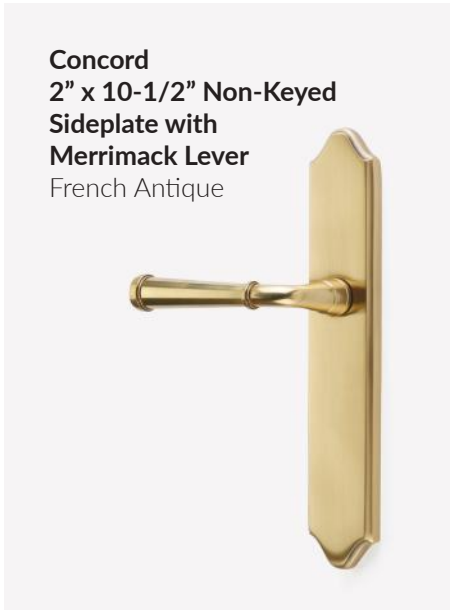

Westridge Cabinet Pull
Satin Brass

Modern Rectangular Flush Pull for Door Pull
Satin Brass

Solid Brass Hinges Residential Duty 1/4" Radius Corners
Satin Brass

Transitional Towel Ring Urban Modern Rosette
Satin Brass

Breslin Lever Urban Modern Rosette
Satin Brass

Bern Knob Modern Rectangular Rosette
Satin Brass

**MOLLIE OPENSHAW
OF DESIGN LOVES
DETAIL**

@DESIGNLOVESDETAIL

“These custom doors are accented with some pretty fabulous hardware from the one & only Emtek. These are the Tumbled White Bronze (like I used throughout my home). I’m in love with this hardware eye candy!”

ABOVE & OPPOSITE: 1-1/2" x 11" Rectangular STRETTO Non-Keyed Sideplate with Hampton Glass Knobs in Tumbled White Bronze.

STRETTO NARROW

Break the standard and create a refined look with the distinct shape of the STRETTO collection. A unique, narrow trim sideplate option, STRETTO comes in several size profiles, and in keyed or non-keyed functions, all of which can be paired with any knob or lever Emttek offers.

ABOVE: 1-1/2" x 11" Rectangular STRETTO Non-Keyed Sideplate with Hampton Glass Knobs in Tumbled White Bronze.

OPPOSITE: Missoula Sideplate with Bronze Lariat Levers in Tumbled White Bronze. Steel Hinges in Tumbled White Bronze.