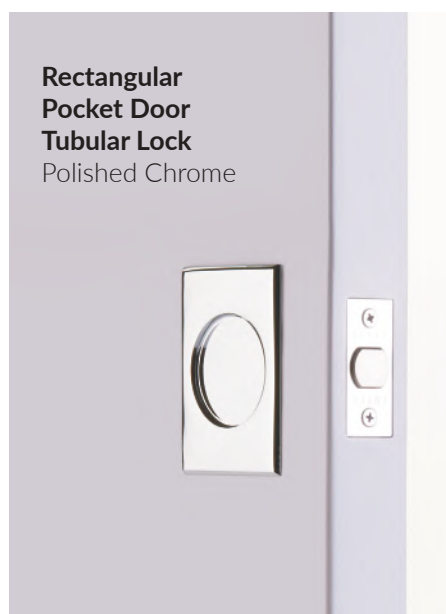

POCKET DOOR HARDWARE

Complete with either our time-tested, high-performance mortise boxes or available with a no-frills and easy to install tubular door prep, Emtek's Pocket Door Hardware Collection provides a chic look with reliable functionality.