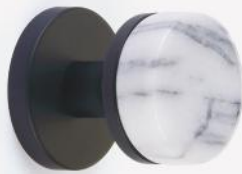

OPPOSITE: **Select Conical Straight Knurled Knob
with Disk Rosette** in Flat Black.

Conical Stem Satin Brass
Knurled Knob Flat Black
Modern Rectangular Rosette
Flat Black

SELECT KNOBS

We believe that designers should have the freedom to express their creativity with hardware. Whether you decide to match your hardware to other finishes in your room design, or mix styles to make your door the star of the show, Emtek's new Select Knobs allow you to choose the message you want to send.

Conical Stem Flat Black
Marble Knob White
Disk Rosette Flat Black

Conical Stem Satin Nickel
Straight Knurled Knob
Satin Brass
Urban Modern Rosette
Satin Brass

ABOVE: **Round Long Door Pull** in Flat Black.