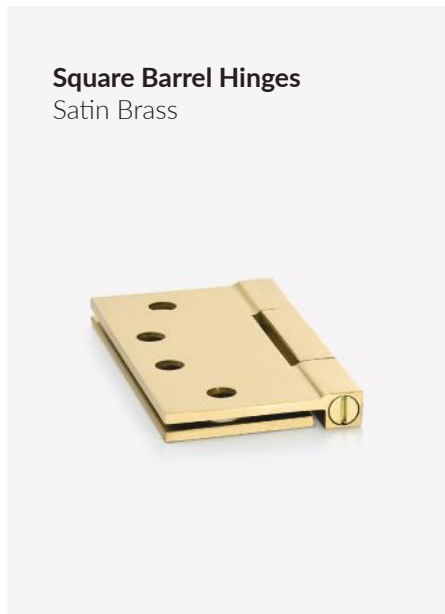

ABOVE & OPPOSITE: **EMPowered™ Motorized Touchscreen Keypad Entry Set with Baden Grip and Heavy Duty Solid Brass Ball Bearing Hinges** in Oil Rubbed Bronze.

ABOVE: **Square Deadbolt** and **Bern Knob** with **Square Rosette** in Oil Rubbed Bronze.

OPPOSITE: **Bern Knob** with **Square Rosette** in Oil Rubbed Bronze.

Frestone Lever
Modern Rectangular Rosette
Polished Nickel

MODERN LINES

Keep things simple with a range of contemporary products that have become one of Emtek's signature styles. Our modern options include everything from cabinet pulls to hinges to entry sets, and serve as a reminder that it can, in fact, be hip to be square.

Square Barrel Hinges
Satin Brass

Frestone Cabinet Pull
Polished Nickel

ABOVE & OPPOSITE: **Bern Knob with Square Rosette** in Oil Rubbed Bronze.

**JEANNE NAVARRO
OF LITTLE JOY
MARKET**

@LITTLEJOYMARKET

“Emtek is a pleasure to work with when choosing hardware for your cabinets and doors. The endless combination of high-quality products, stunning designs, and finish Selections can be customized to fit your personal style so each piece feels special to have as part of your home.”

ABOVE: Wilshire Sideplate with Egg Knob and Solid Brass Residential Duty Hinges in French Antique.

OPPOSITE: Egg Knob with Rectangular Rosette and Solid Brass Residential Duty Hinges in French Antique.