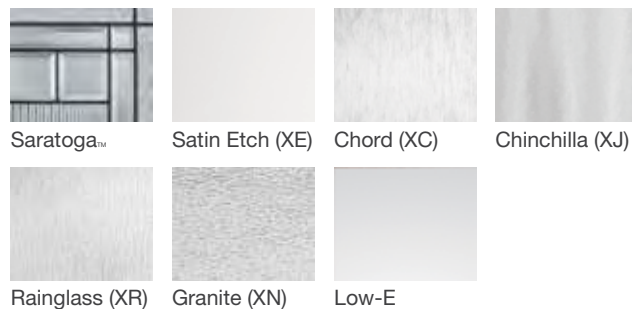

(28.6 mm / 1.125 in.)

Available Glass Shapes & SDL Patterns

Glass Shapes with GBG Patterns

Available Glass Options

Additional Sidelite Glass Options

NEW 8'0" Smooth-Star® Flush-Glazed Doors with Internal Blinds & Elevated Bottom Rail