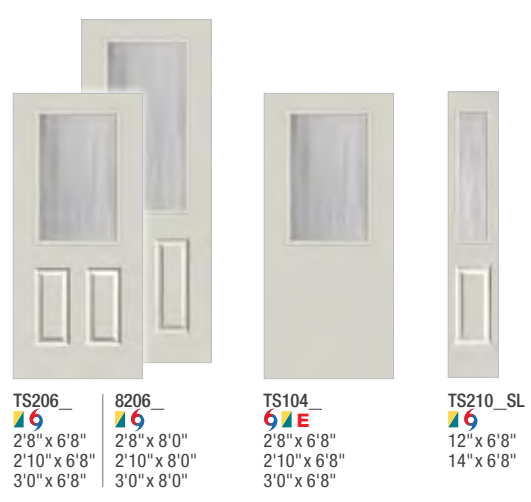

Privacy & Textured Glass

Key

- Low-E Glass (LE)
- Turtle Glass
- Simulated Divided Lites (SDL)
- Flat or Contour White Grilles Between Glass (GBGF / GBGC)
- Flat Almond Grilles Between Glass (GBGF)
- Flat Bronze Grilles Between Glass (GBGF)
- Flat or Contour Black Grilles Between Glass (GBGF / GBGC)
- Fixed Grilles (FXG)
- NEW Scrolled & Flat Advanta Lite Frame
- NEW Scrolled Advanta Lite Frame
- WBDR / HVHZ Options
- Elevated 10" Bottom Rail Options
- PVC Doorlite Frame**