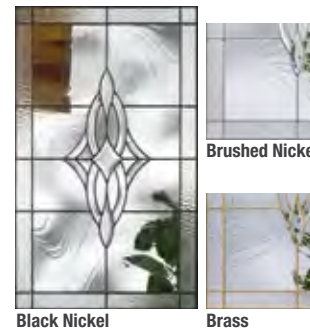

Wellesley
Glass Privacy Rating: **6**