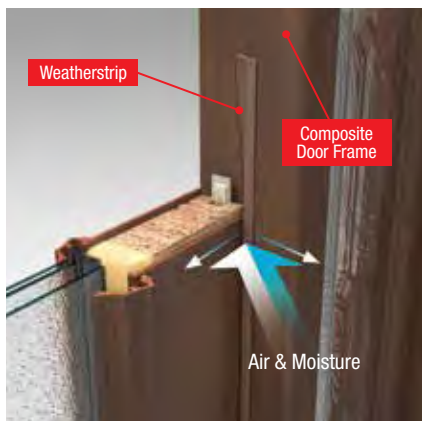

1 Weatherstrip is engineered in a variety of profiles to provide the best possible fit with our door systems, helping to deliver a precise seal between the **door** and **frame**. In addition, a rot-free Therma-Tru **composite door frame*** delivers extra protection from the damaging effects of moisture.