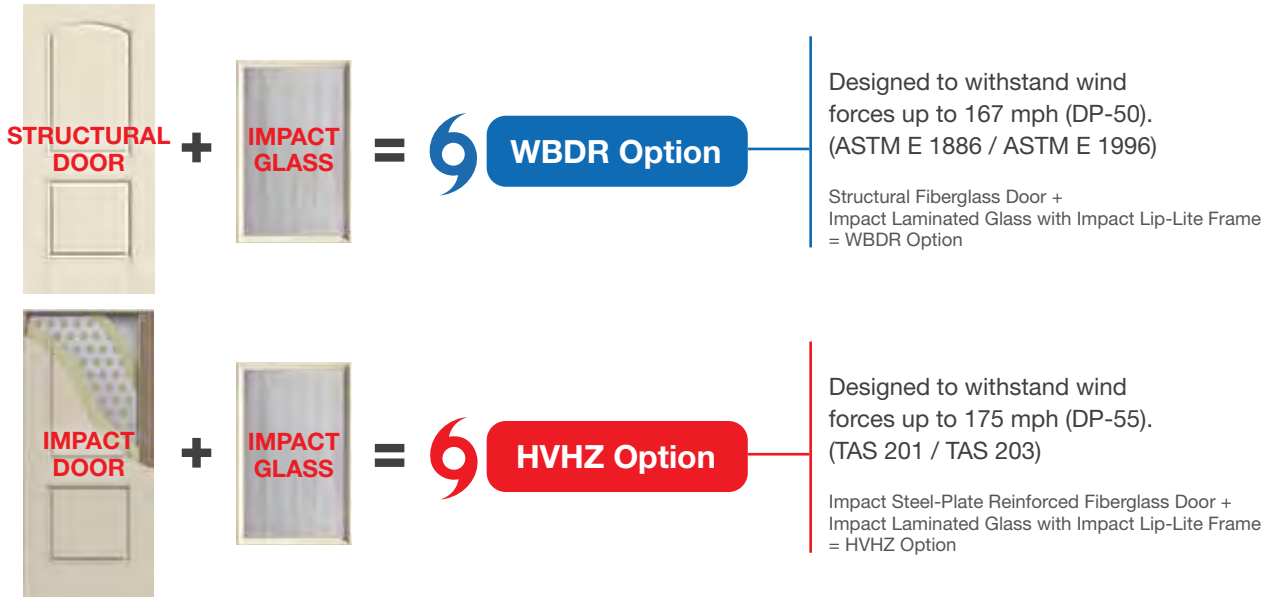

2 Use the icons to find available Therma-Tru® product options in this catalog.

WBDR / HVHZ Options: Look for this icon to find door and sidelite styles that can be configured for WBDR or HVHZ.

3 Verify that there is a Therma-Tru product approval specific to your area for the door system configuration before buying.*

4 Make sure the product is installed in compliance with the product approval to meet building codes.

The performance of the door system depends on how it is installed. Proper installation is required to comply with building codes.

*Product approvals show that the door system meets applicable codes when selected, assembled and installed as instructed. Note: See your Therma-Tru seller or visit www.thermatru.com for product approvals and installation instructions. Always confirm building code requirements in your area before buying. Follow weather and news reports to assess severe weather situations and obey local authorities' shelter and evacuation orders. No product guarantees safety for persons or property, nor makes any premises hurricane- or impact-proof.