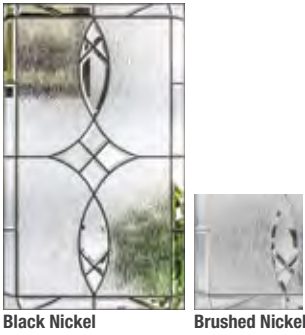

Decorative & Specialty Glass Designs**

Blackstone
Glass Privacy Rating: **7**