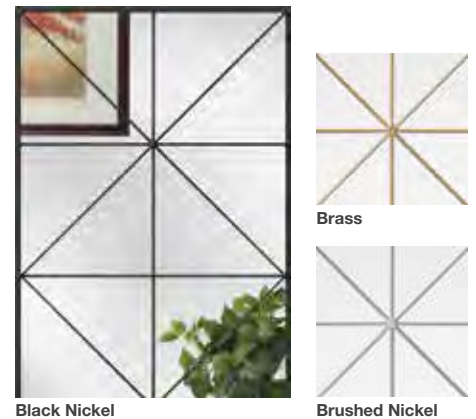

Privacy Rating

WBDR / HVHZ
Options**

*Included in the limited warranty when installed in a Therma-Tru fiberglass or steel door system.

**Must be installed as part of a Therma-Tru door system in compliance with a Therma-Tru Impact-rated product approval. Some multi-lite door style configurations are approved for WBDR and HVHZ, see your dealer for details.

Note: See your Therma-Tru seller or visit thermatru.com for details on glass privacy ratings and designs, available product sizes and options, and limited warranties and exclusions.