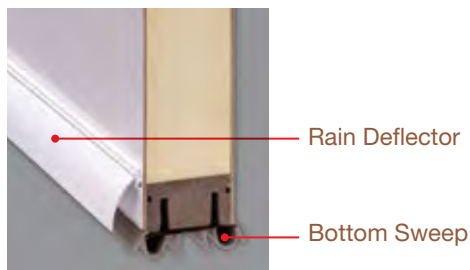

Bottom of door;
exterior view.