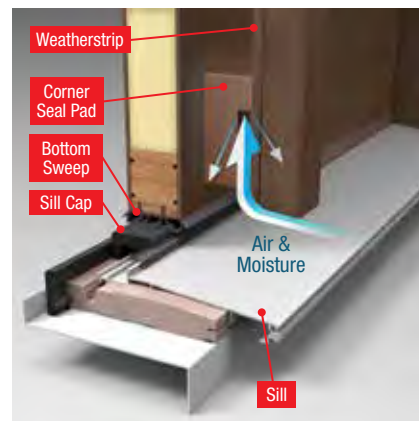

3 Corner seal pads (inswing only) complete the seal between the **sill cap**, **bottom sweep** and **weatherstrip** to help block potential pathways where wind-driven moisture can infiltrate the bottom corner of the door system.