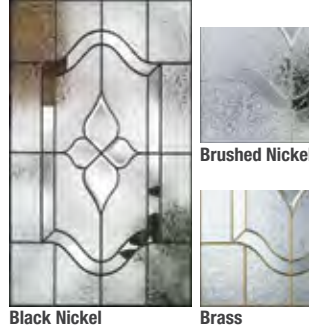

Concorde
Glass Privacy Rating: **8**