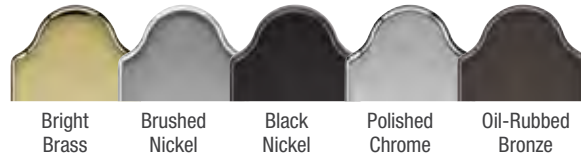

Finish Options