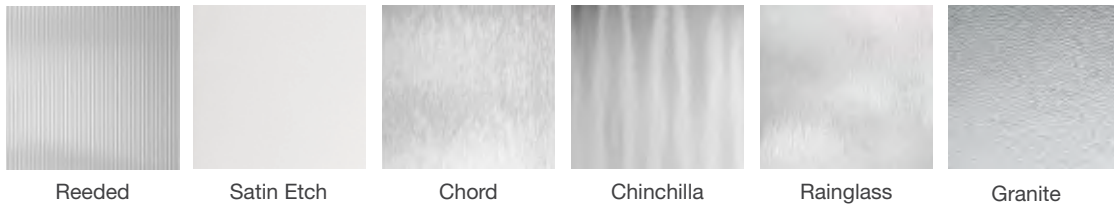

Privacy & Textured Glass

Available for all Pulse door styles.

Low-E Also Available.