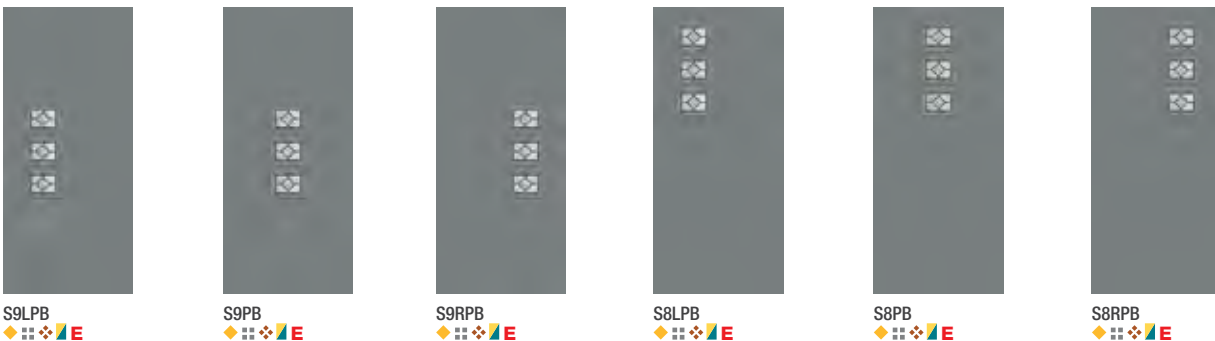

Echo *Continues on next page.*

Privacy & Textured Glass Options

Add the code to the blank in the style number for the desired door and glass combination. For details on glass options, see page 248.

XK = Reeded   XC = Chord   XR = Rainglass
XE = Satin Etch   XJ = Chinchilla   XN = Granite

Key

- Low-E Glass (LE)
- Black Nickel Caming (1D)
- Brushed Nickel Caming (1C)
- Brass Caming (1A)
- **NEW** Scrolled & Flat Advanta Lite Frame
- WBDR / HVHZ Options
- **E** Elevated 10" Bottom Rail Options