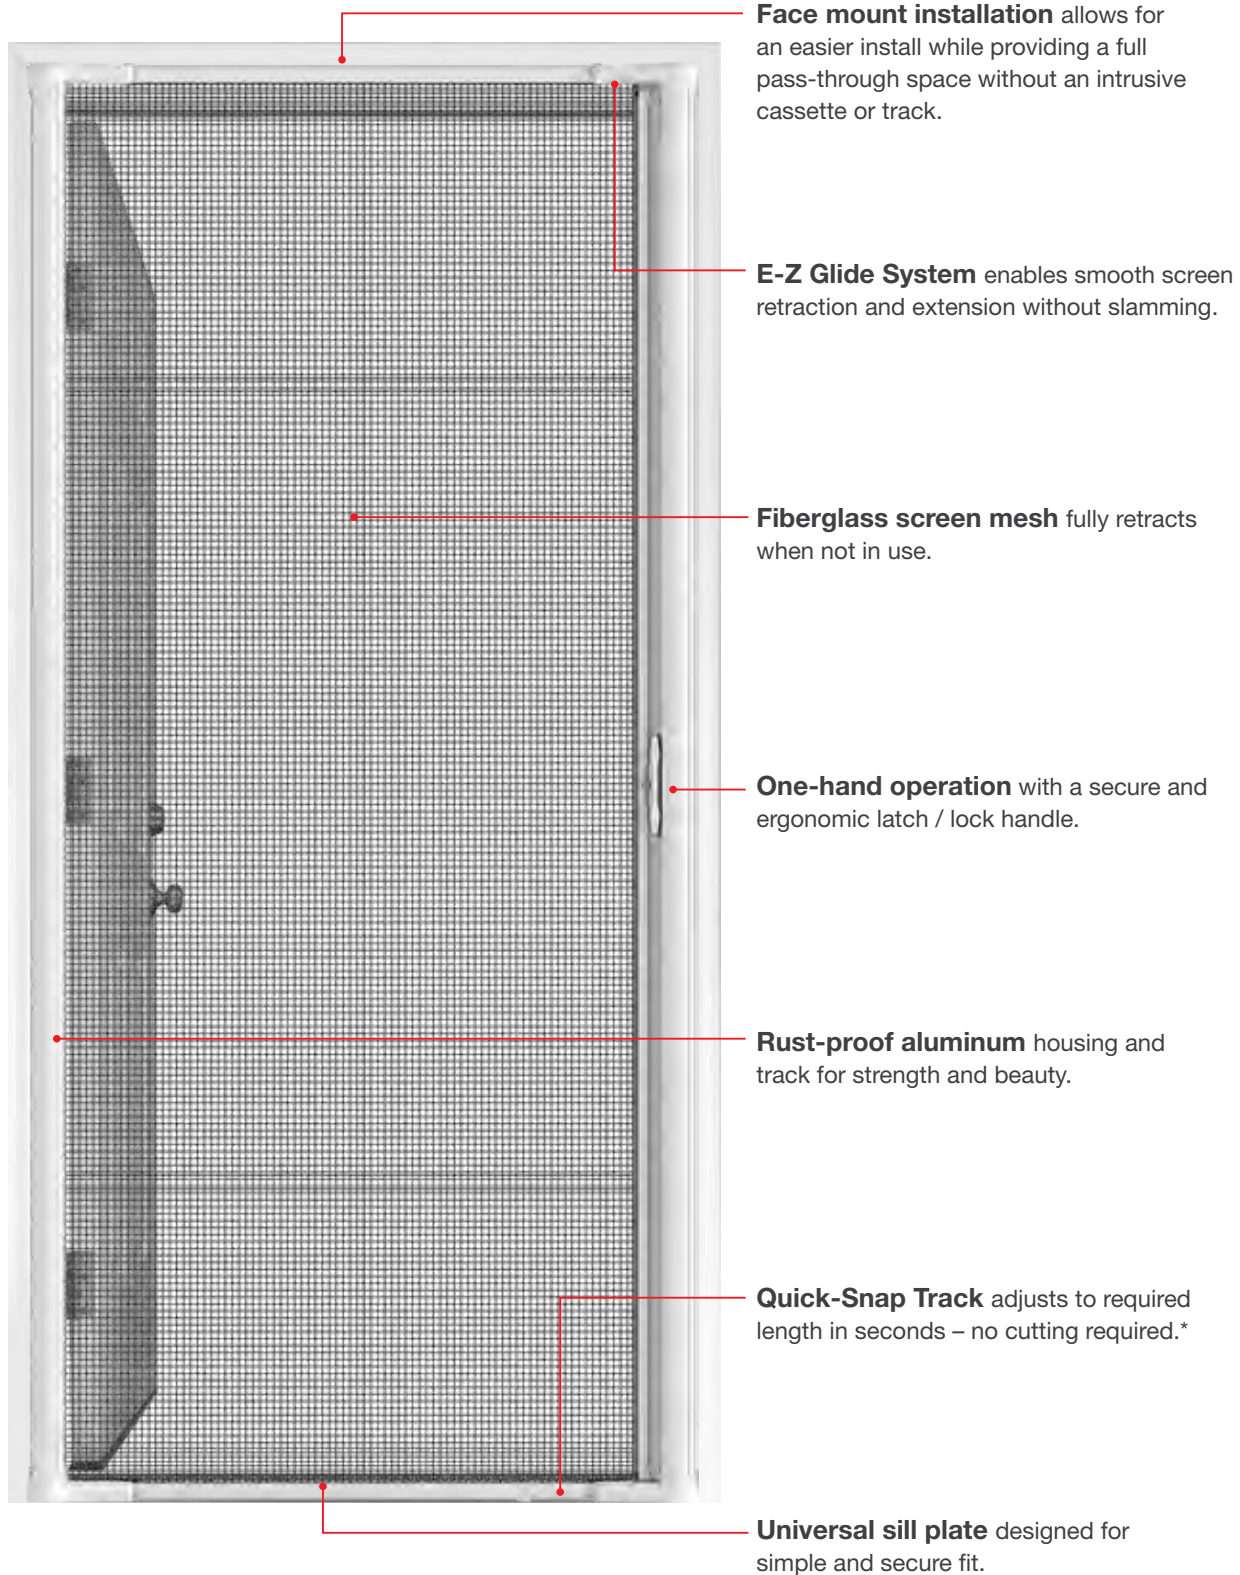

Face mount installation allows for an easier install while providing a full pass-through space without an intrusive cassette or track.

E-Z Glide System enables smooth screen retraction and extension without slamming.