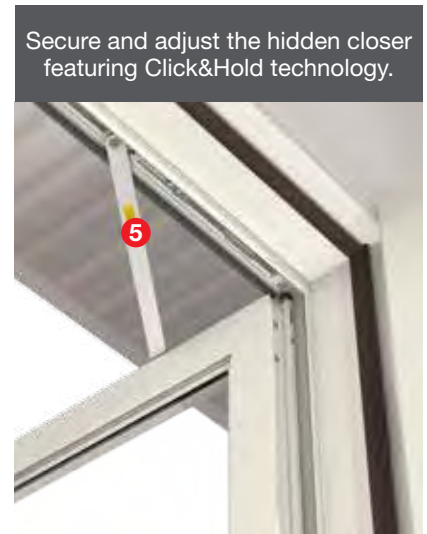

Note: See your Therma-Tru seller or visit www.thermatru.com for details on limited warranties and exclusions.

The storm door is easy to install at the jobsite.

The concealed hinges featuring retractable pins **4** and the revolutionary hidden closer with Click&Hold™ technology **5** enable a quick and intuitive installation experience. After the installation of the entry door, install the closer, sweep and hardware. Then, follow these three simple steps to complete the job. **Scan the QR code to learn more about storm door panel installation.**