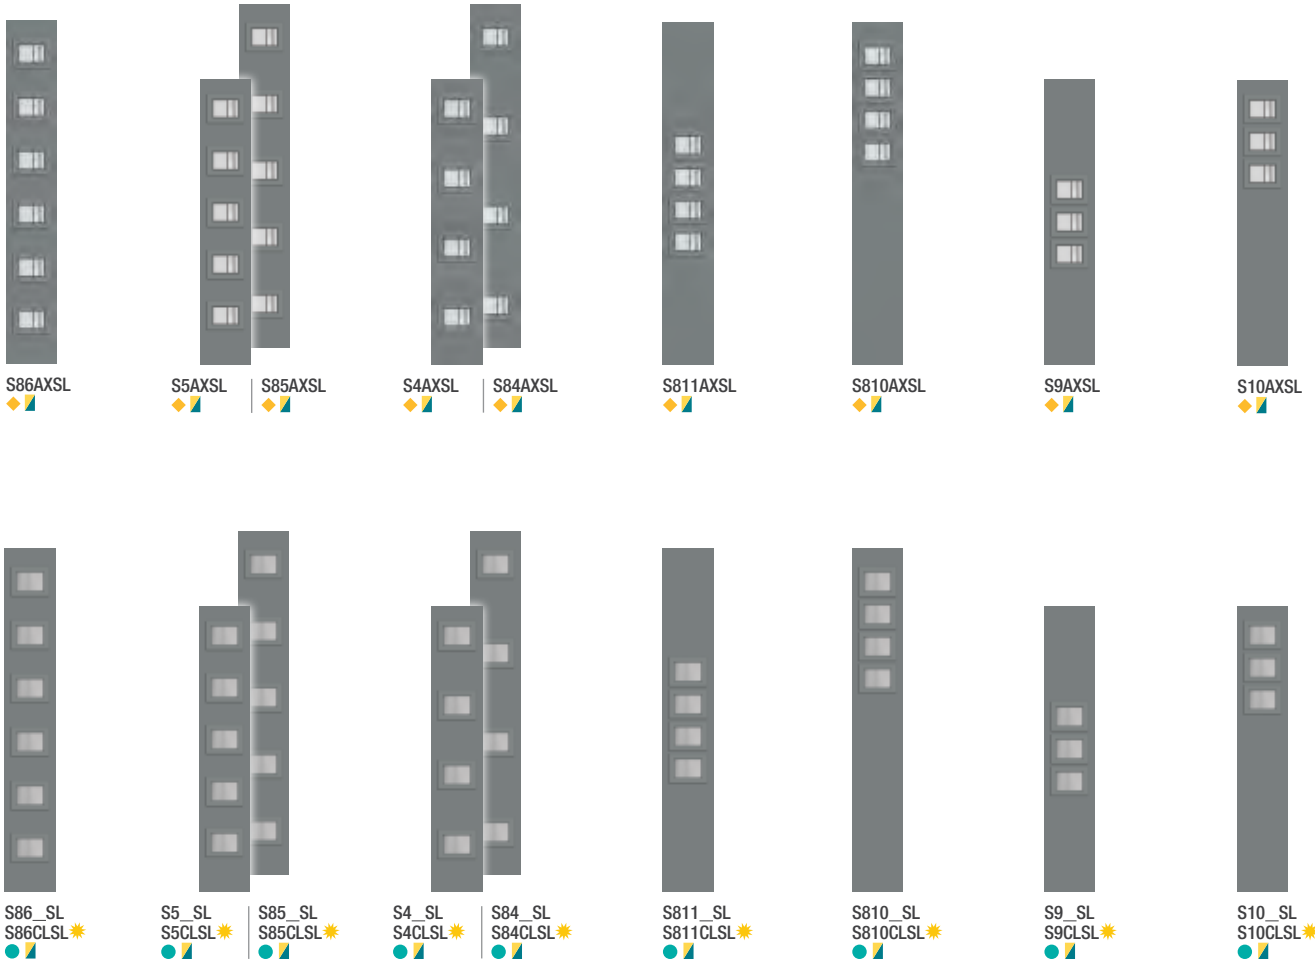

Privacy & Textured Glass Options
Add the code to the blank in the style number for the desired door and glass combination. For details on glass options, see page 248.

XK = Reeded	XJ = Chinchilla
XE = Satin Etch	XR = Rainglass
XC = Chord	XN = Granite

Key

- Low-E Glass (LE)
- Black Nickel Caming (1D)
- Vented Sidelite Options
- **NEW** Scrolled & Flat Advanta Lite Frame

Wood-Grained Fiberglass: Mahogany or Oak (Shown in Driftwood stain.)	Smooth Fiberglass	Steel

It's your decision, by design.
Select a look for the door and sidelites. Choose a material. Find an available glass design and frame to complete the statement. Stain or paint it any color. Explore all the possible combinations at thermatru.com/pulse.

Note: Door and sidelite styles shown in smooth fiberglass with flat lite frame. To see styles in other material choices, go to thermatru.com/pulse.

Note: See page 287 for important product details that may help with your purchase decision.
Right Page, Top: Pulse Línea, Low-E Glass with Flat Lite Frame, Door – S81RCL, Direct Set Sidelite – DRS82131SL, Finish – Chestnut
Right Page, Bottom: Pulse Echo, Satin Etch Glass with Flat Lite Frame, Door – S85XE, Sidelite – S85XESL, Finish – Onyx