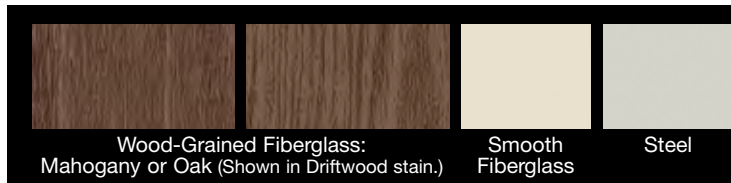

It's your decision, by design.

Select a look for the door and sidelite. Choose a material. Find an available glass design and frame to complete the statement. Stain or paint it any color. Explore all the possible combinations at thermatru.com/pulse.

Note: Door and sidelite styles shown in smooth fiberglass with flat lite frame. To see styles in other material choices, go to thermatru.com/pulse.