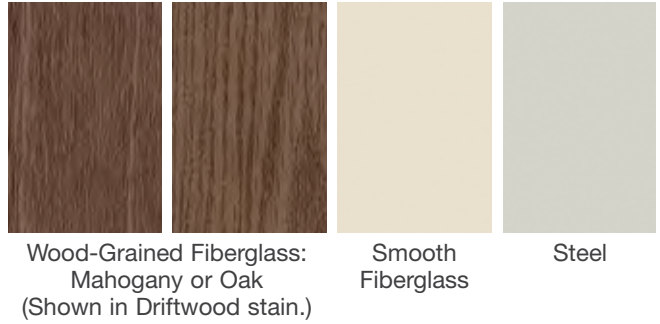

2 Choose a MATERIAL.

Each style is available in any of these material choices.

3 Select a GLASS.

Find an available glass design to complete the statement you want to make.