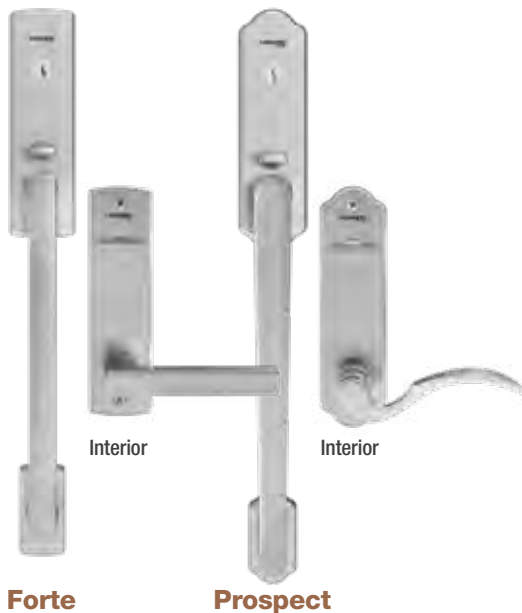

Handleset Options for Standard Door MPLS

Designed to complement Therma-Tru® door styles from traditional to contemporary.