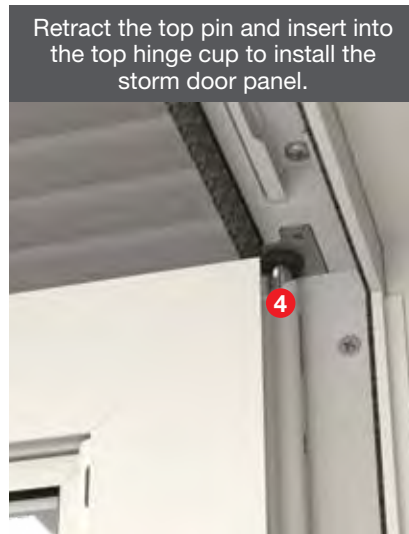

Note: See your Therma-Tru seller or visit www.thermatru.com for details on limited warranties and exclusions.

The storm door is easy to install at the jobsite.

The concealed hinges featuring retractable pins **4** and the revolutionary hidden closer with Click&Hold™ technology **5** enable a quick and intuitive installation experience. After the installation of the entry door, install the closer, sweep and hardware. Then, follow these three simple steps to complete the job. **Scan the QR code to learn more about storm door panel installation.**