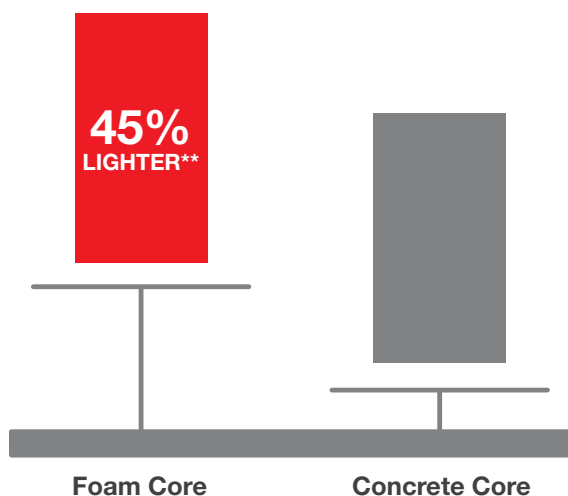

Therma-Tru® Fire-Rated Doors

From smooth to wood-grained, Therma-Tru offers products to meet most national and local code requirements for house-to-garage, multi-family residential and hotel / motel unit entries.* Explore a wide variety of 20-minute Fire-rated fiberglass and steel door styles.

- Fiber-Classic and Smooth-Star 20-minute Fire-rated fiberglass doors are now constructed with a polyurethane foam core that reduces overall door slab weight by 45% for easier handling and installation.**

20-Minute Fire-Rated Fiberglass Doors

- Tested to withstand a minimum of 20-minutes of fire exposure with temperatures that reach more than 1,400 degrees Fahrenheit.
- Features a 20-minute positive pressure rating.
- Certified by Intertek, Warnock Hersey for mortise lock use and features a wide lock stile to provide proper handleset reinforcement, combined with lock and hinge stiles that increase rigidity and stability.
- More durable than steel, and resist dents, scratches and rust, making them ideal for high-traffic, heavy-use environments.
- Features full-length lock side blocking, as well as blocking for panic and closure applications.
- Ideal for hotels, apartments, office buildings and other applications with security locks and card readers.

Additional Options

- Solid-panel steel wood-edge doors also available with the 20-minute Fire-rated label, starting on page 245.

For California Projects

Therma-Tru Fiber-Classic and Smooth-Star 20-minute Fire-rated fiberglass doors meet or exceed building codes and regulations specific to the state of California, including:

- ✓ California Wildland Urban Interface (WUI) requirements.
- ✓ California Air Resources Board (CARB) formaldehyde regulations.
- ✓ California State Fire Marshall test CA SFM 12-7A-1.

For Florida Projects

Therma-Tru Fiber-Classic and Smooth-Star foam core 20-minute Fire-rated fiberglass doors include options to meet building codes and regulations specific to the state of Florida.

- ✓ Approved for structural use in Florida.
- ✓ Approved for Wind-Borne Debris Regions (WBDR).

*To confirm fire door requirements in your jurisdiction, always check with your local building code authority.

**Comparison of 20-minute foam core Fire-rated door to a 20-minute concrete core Fire-rated door with similar style.

Note: To see the third-party Intertek (Warnock-Hersey) listing reports, visit www.thermatru.com/performance.

Left: Smooth-Star Door – SSF120