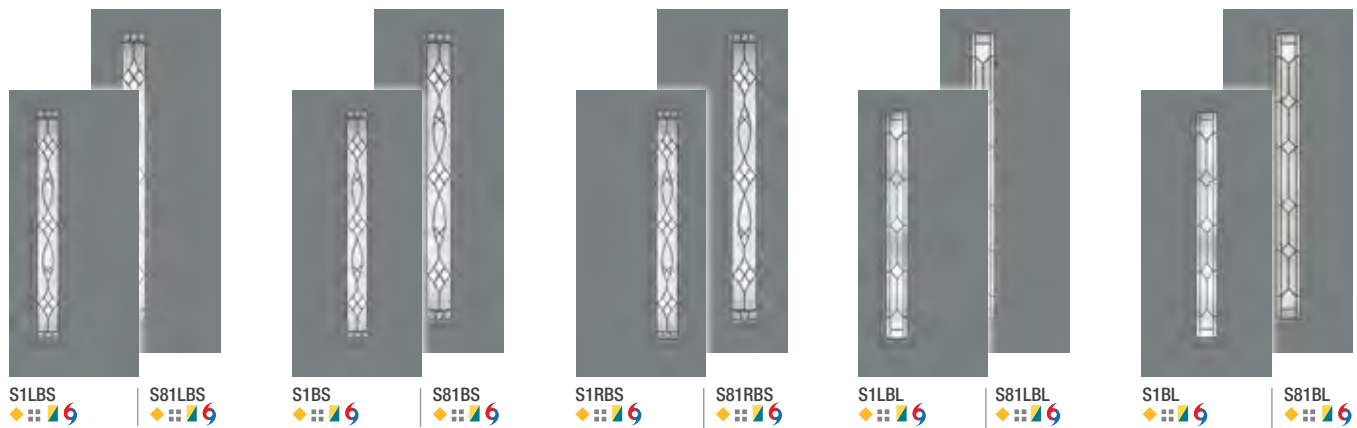

Línea

Note: Product images show exterior side of door.

			It's your decision, by design. Select a look for the door and sidelites. Choose a material. Find an available glass design and frame to complete the statement. Stain or paint it any color. Explore all the possible combinations at thermatru.com/pulse.
Wood-Grained Fiberglass: Mahogany or Oak (Shown in Driftwood stain.)	Smooth Fiberglass	Steel	

Note: Door and sidelite styles shown in smooth fiberglass with flat lite frame. To see styles in other material choices, go to thermatru.com/pulse.

Note: See page 287 for important product details that may help with your purchase decision.
Top: Pulse Ari, Axis Glass with Scrolled Lite Frame, Door – S83AX, ©TheHouseDesigners.com