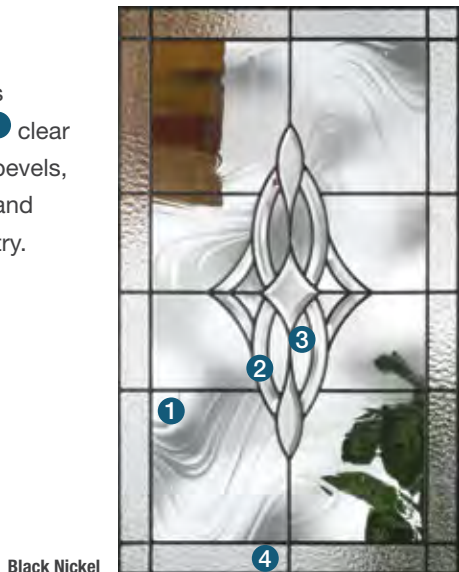

Black Nickel