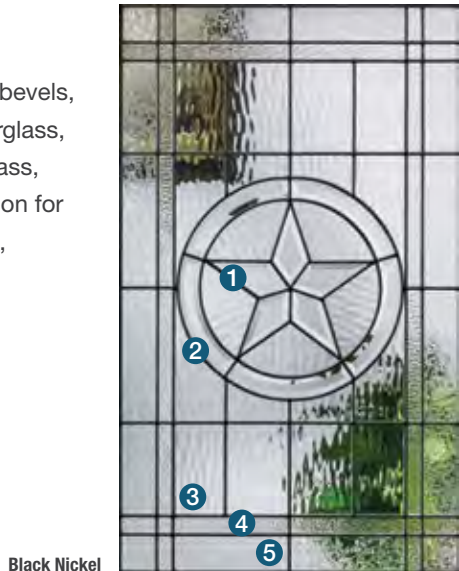

Texas Star

Beautifully crafted with ① clear bevels, ② curved bevels, ③ clear waterglass, ④ granite glass, ⑤ glue chip glass, there's no mistaking the inspiration for this recognizable design. Strong, independent and all-American.

Black Nickel