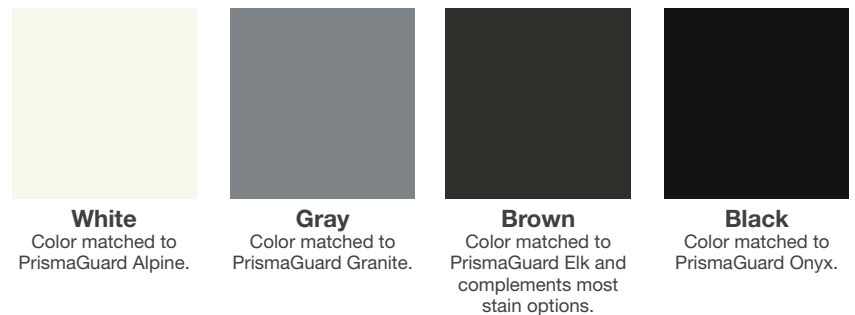

Color Options

Features a maintenance-free finish.