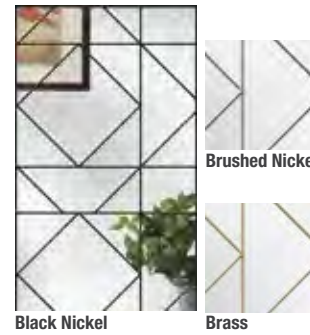

NEW Echelon
Glass Privacy Rating: **1**

Also Available:
Internal Blinds
Screen Vented

Glass Privacy Rating Scale

Clear

Opaque