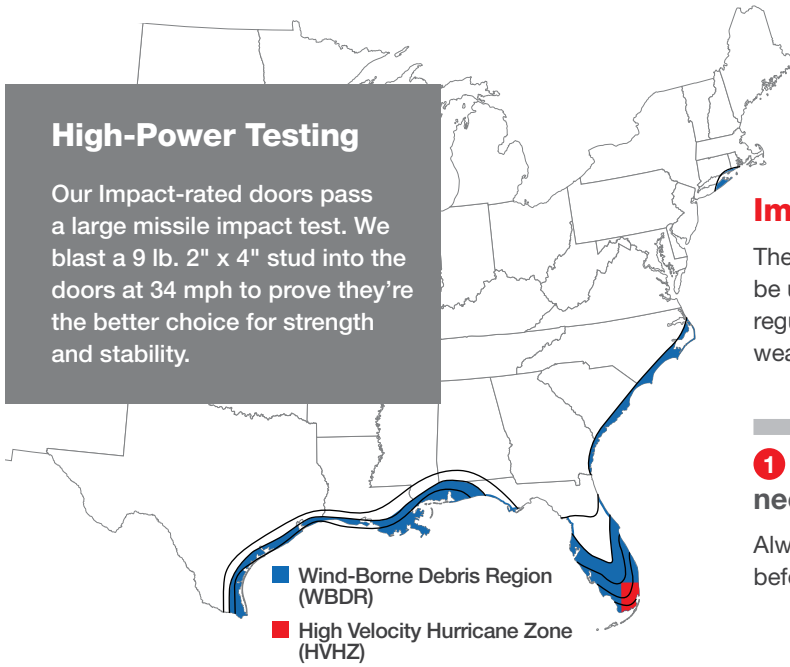

Tough when you need it. Beautiful always.

High-Power Testing

Our Impact-rated doors pass a large missile impact test. We blast a 9 lb. 2" x 4" stud into the doors at 34 mph to prove they're the better choice for strength and stability.

Impact-Rated Products

Therma-Tru offers Impact-rated doors and glass that can be used to meet high-wind and coastal region codes and regulations, offering excellent performance in extreme weather conditions while providing added protection.

1 Use the map as a guide to find out if you need product for WBDR or HVHZ.

Always confirm building code requirements in your area before buying.*