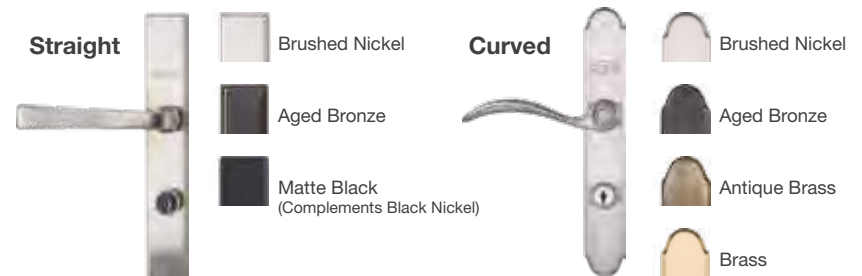

Note: See your Therma-Tru seller or visit www.thermatru.com for details on limited warranties and exclusions.

The storm door is easy to install at the jobsite.

The concealed hinges featuring retractable pins **4** and the revolutionary hidden closer with Click&Hold™ technology **5** enable a quick and intuitive installation experience. After the installation of the entry door, install the closer, sweep and hardware. Then, follow these three simple steps to complete the job. **Scan the QR code to learn more about storm door panel installation.**

Color Options

Features a maintenance-free finish.

7 QuickFit™ Handlesets***

CLASSIC CRAFT®

An unrivaled entry experience.

Transform the entry into a one-of-a-kind experience. One that blends artistry, craftsmanship and modern engineering. Captivate the senses with remarkably authentic wood grains, exquisite handcrafted glass and sumptuous design details found only in Classic Craft. Because homes with uncompromising style demand uncompromising entryways.