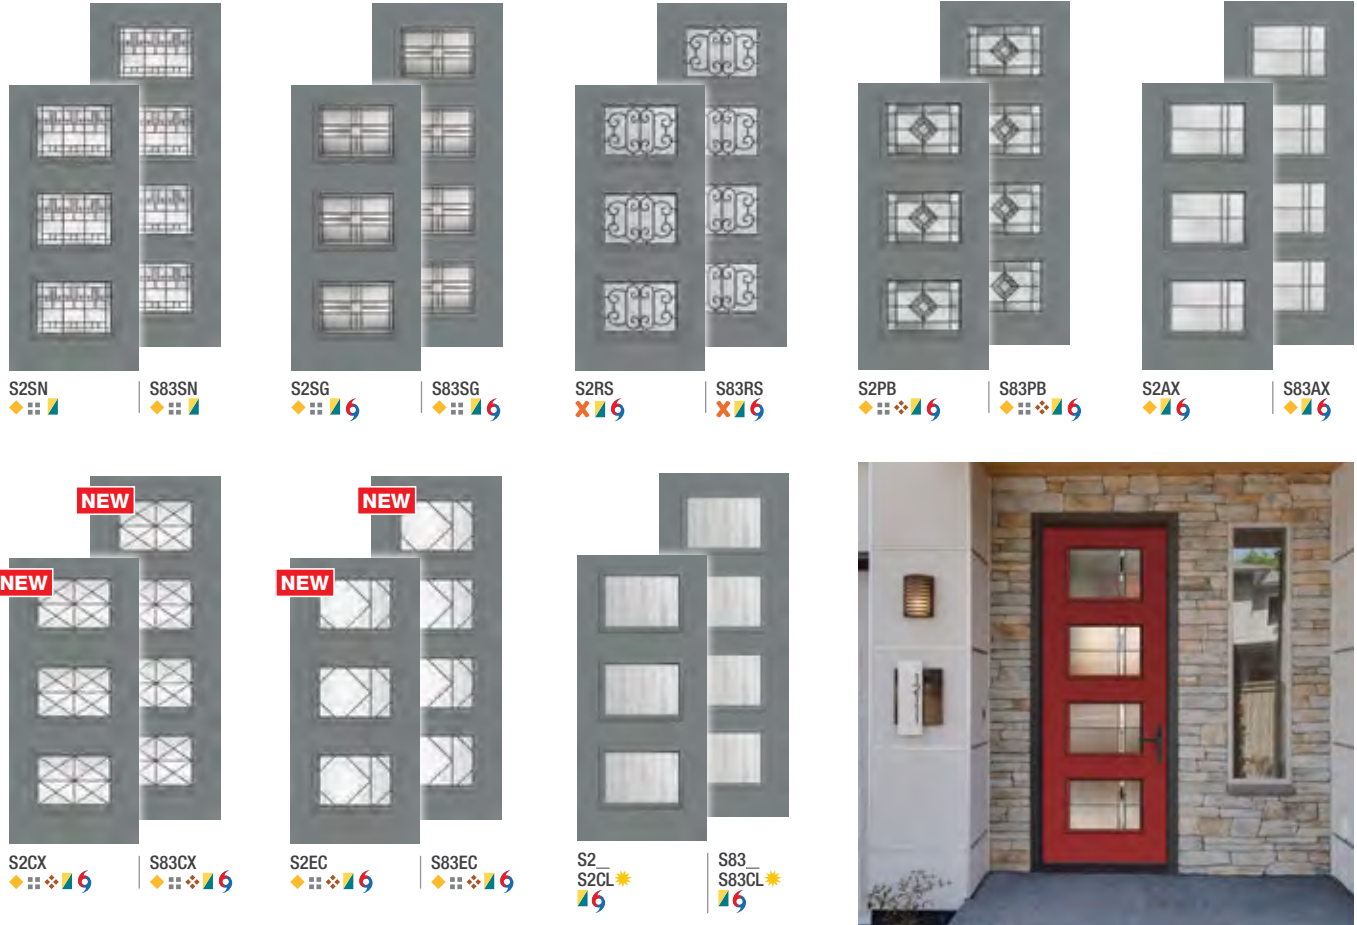

Ari

Note: Product images show exterior side of door.