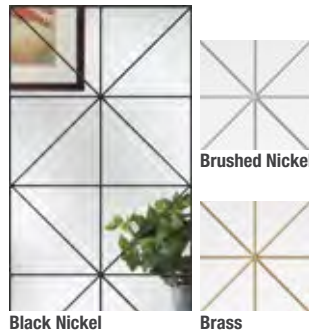

NEW Calix
Glass Privacy Rating: **1**