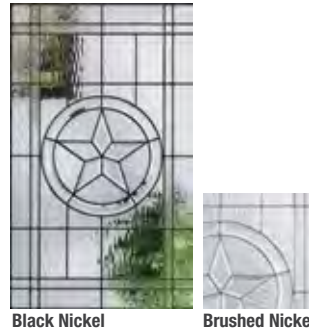

Texas Star
Glass Privacy Rating: **5**