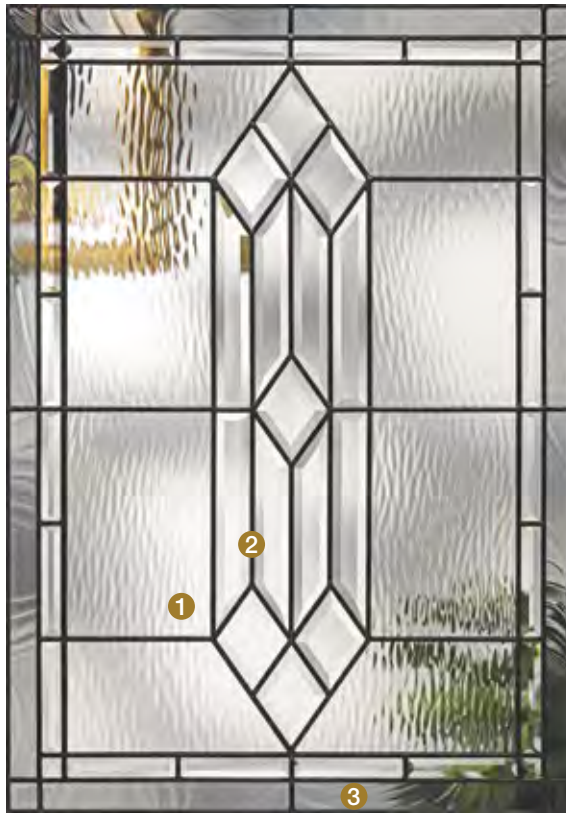

Decorative & Specialty Glass Designs

Provincial™

A unique diamond-based motif features **1** double waterglass, **2** clear bevels and coming surrounded by a **3** gray baroque glass border. Provincial captivates with stunning clarity.

Glass Shapes

Glass Privacy Rating

Black Nickel

Longford™

The traditional design of Longford integrates a hint of a Celtic knot with **1** seeded glass, **2** clear bevels, **3** granite glass and coming. A timeless design ideal for entries where modest privacy is desired.