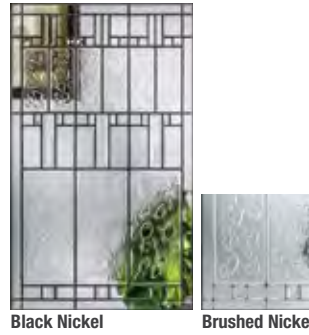

Sedona
Glass Privacy Rating: **7**