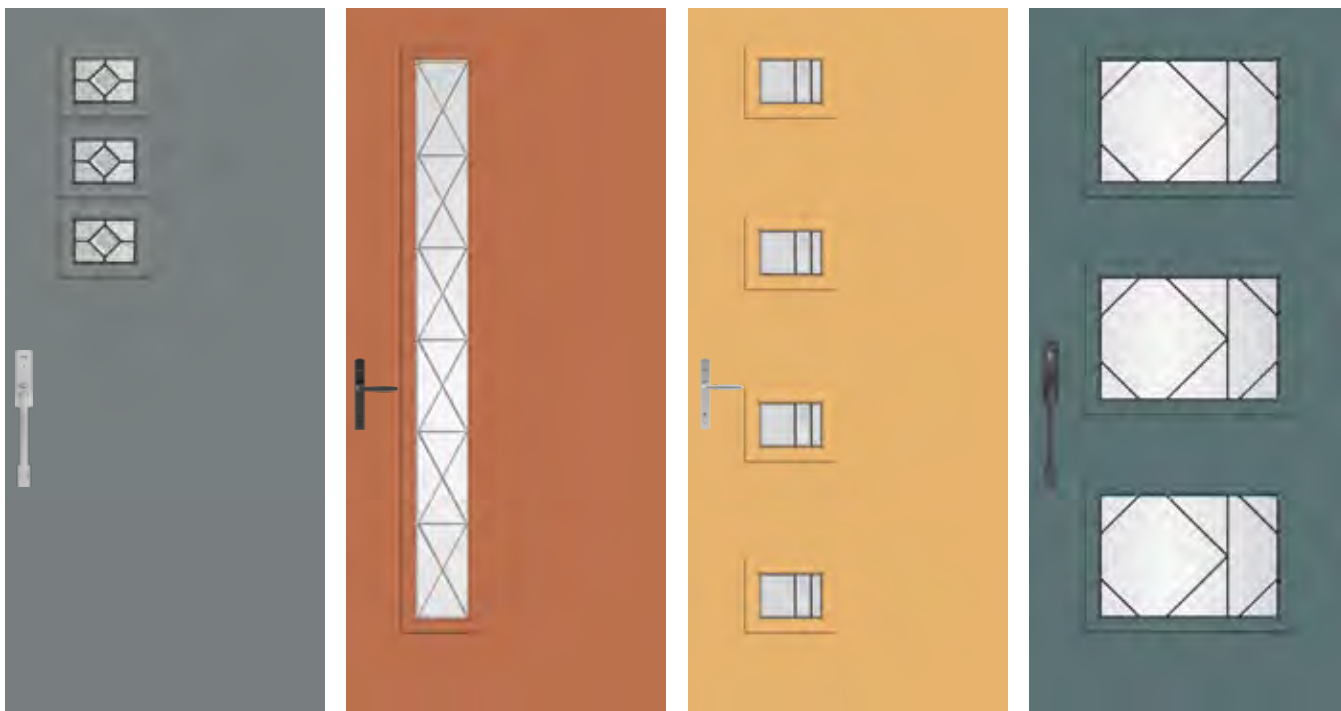

It's your decision, by design.

Pulse is geometry with energy. Designed to be fun and easy to mix and match with sleek, flush door and sidelite styles, you can create a modern entrance without missing a beat. Explore all the possible combinations at thermatru.com/pulse. Mix and match to get the style numbers needed to order. Turn the page for a glimpse of available styles and sizes.

The creativity is unlimited. Stain or paint the entrance any color.

These doors and sidelites come ready to stain or paint. So there's no limit to the creativity you can use when it comes to finishing touches.