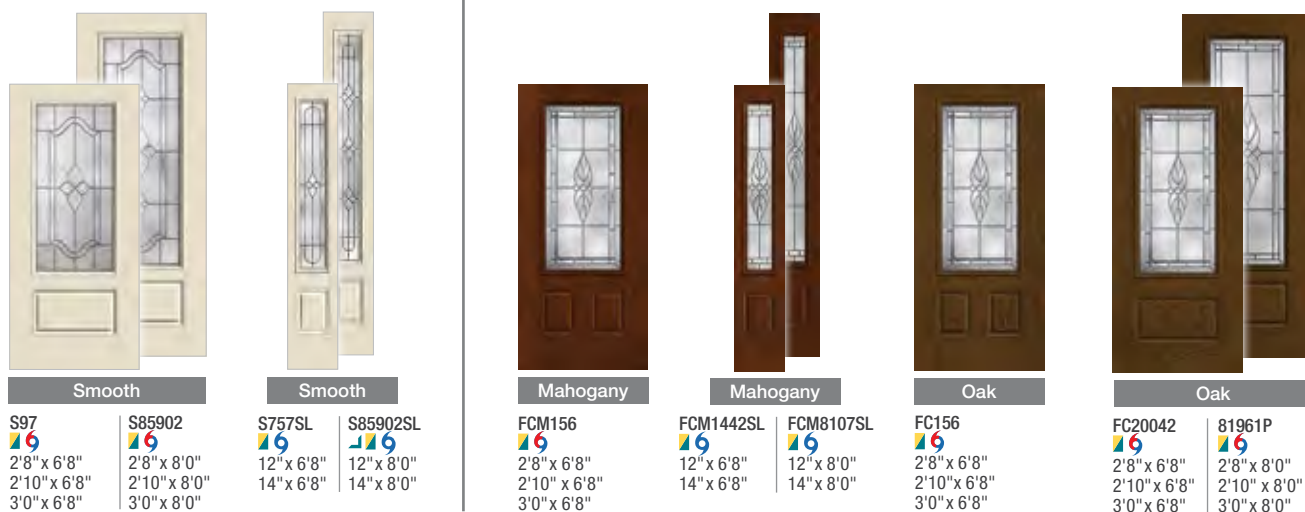

Kensington™ ◆ ◆ ◆

Kensington *Continues on next page.*

Key

- Black Nickel Caming (1D)
- Flat Lite Frame
- WBDP / HVHZ Options
- Brushed Nickel Caming (1C)
- NEW Scrolled & Flat Advanta Lite Frame
- Brass Caming (1A)
- WBDP Options
- Wrought Iron (1W)