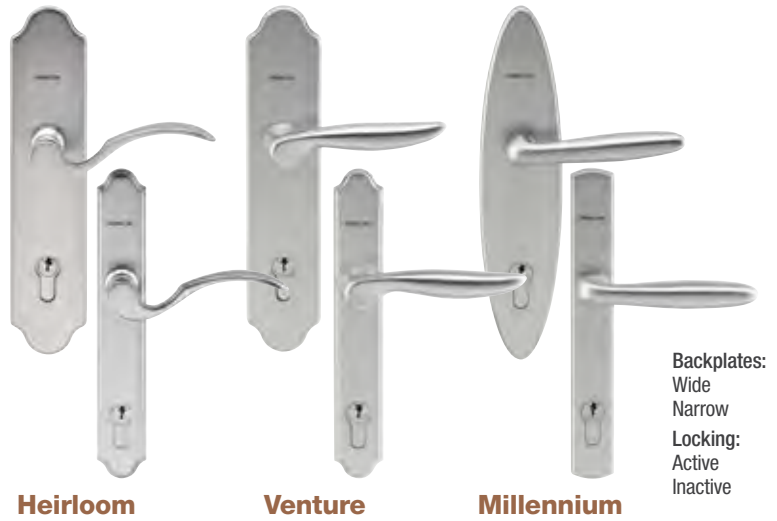

Finish Options