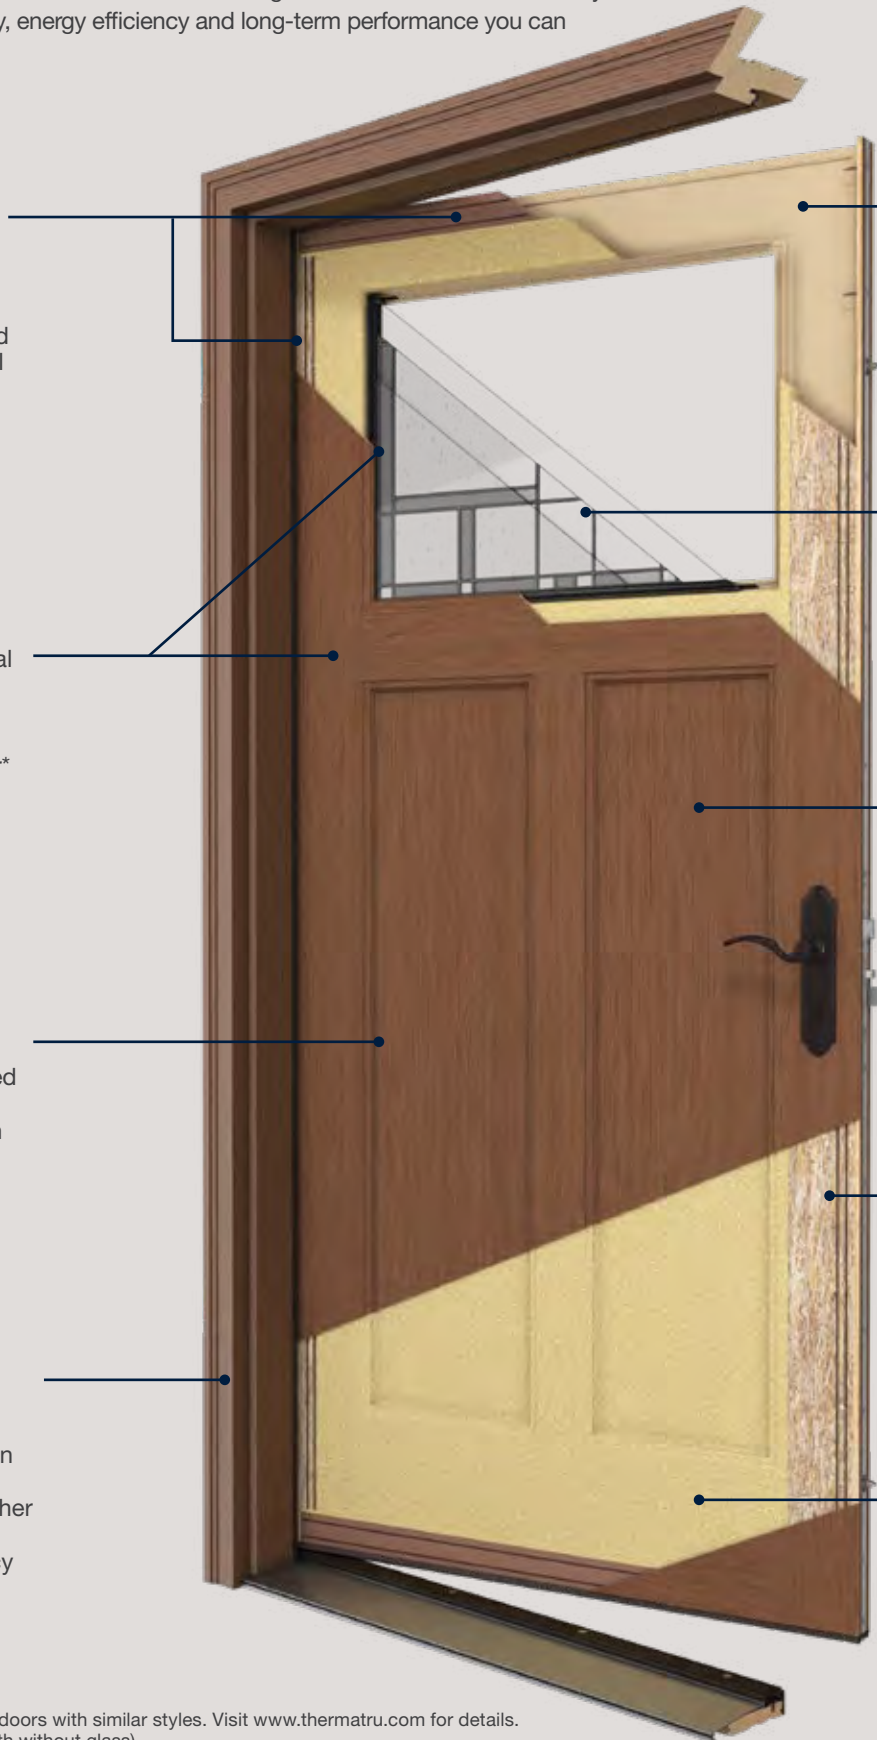

Premium construction, inside and out.

Highlighting the best of craftsmanship and innovation, Classic Craft premium entryways boast impressive, well-designed features and remarkable construction. The inner workings of each Classic Craft door lay the foundation for exceptional strength, security, energy efficiency and long-term performance you can depend on for years to come.

Engineered for Moisture Protection

Features composite top and bottom rails and solid hardwood edges for increased moisture and rot protection all the way around the door.

Designed with Authenticity

Features construction identical to wood doors with narrow stiles and rails, and flush-glazed glass options that are more than 10% wider* to welcome more natural light into the home.

Tested to Withstand Mother Nature

Designed and rigorously tested to withstand and protect from the damaging effects of harsh weather conditions.

Therma-Tru® Door Frame

Created specifically for Thermo-Tru doors to deliver an entire entry system designed and engineered to work together to resist leaks and drafts, and help maintain energy efficiency and weather resistance.

*Comparison of Classic Craft to other standard fiberglass doors with similar styles. Visit www.thermatru.com for details.

**Comparison of R-Values of fiberglass to wood doors (both without glass).

Right Page Top: Classic Craft Walnut Grain Door – CCW8901L; Low-E Glass Direct Set Sidelite – DRS82131SL, Finish – Acorn

Right Page Middle: Classic Craft Mahogany Grain, Homeward Glass, Door – CCM82801, Finish – Barley

Right Page Bottom: Classic Craft Canvas Door – CCV220; Low-E Glass, Sidelites – CCV100SL, Finish – Indigo