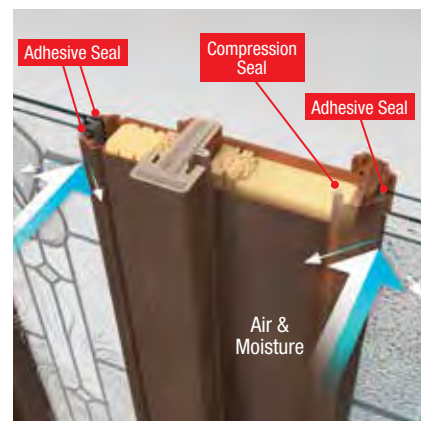

6 Lip-lite frame (shown right) features a **compression seal** against weather on the outside of the **door** and an **adhesive seal** against weather on the outside of the **glass**. **Flush-glazed glass** (shown left) is built directly into the door without a Lip-lite frame, featuring a **high-performance adhesive weather seal** inside and out.