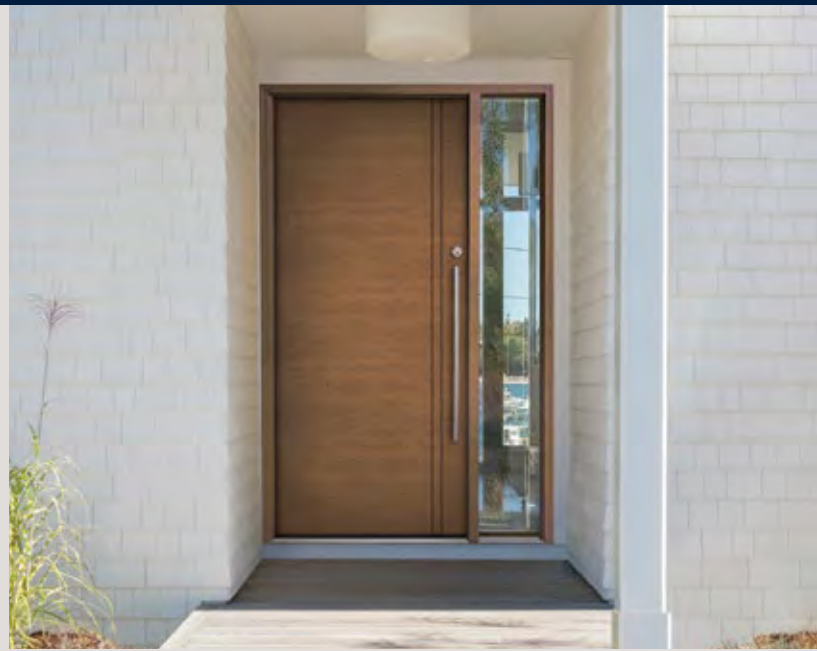

Designed for Long-Term Performance

Features fiberglass skins that are 46% thicker* for added durability and better long-term performance.

Triple-Pane Construction

Most decorative, privacy and textured glass panels are enclosed between tempered glass, offering superior quality and thermal performance.

Crafted for a True-to-Wood Appearance

Revolutionary AccuGrain technology replicates authentic natural wood textures for a look and feel that is virtually indistinguishable from real wood.

Built for Strength and Security

Constructed with a 4" wide board of engineered lumber that runs the full length of the locking side of the door for a solid natural wood feel that makes Classic Craft doors 50% stronger and 30% heavier.*

Constructed for Energy Efficiency

Built with a high-performance polyurethane foam core that is four times more energy efficient than wood.**