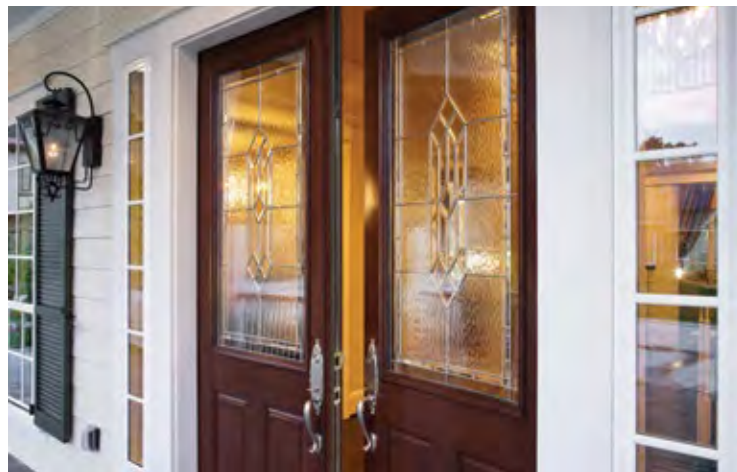

Note: Finish colors may vary from an actual application due to fluctuations in finishing or printing. See page 287 for important product details that may help with your purchase decision.

Bottom: Classic Craft Mahogany Grain, Provincial Glass, Doors – CCR804028

Right Page, Top: Fiber-Classic Oak Collection, Clear Glass with GBGs, Doors – 8000-12, Finish – Raven

Right Page, Bottom Left: Classic Craft Fir Grain, Homeward Glass, Doors – CCA211, Finish – Driftwood

Right Page, Bottom Right: Fiber-Classic Oak Collection, Clear Glass with GBGs, Doors – FC8313, Finish – Barley

Key

Tru-Defense Eligible