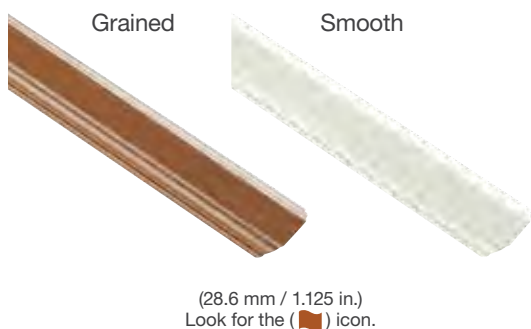

SDL Bar Options

Smooth SDL bars are color matched to PrismaGuard Alpine.