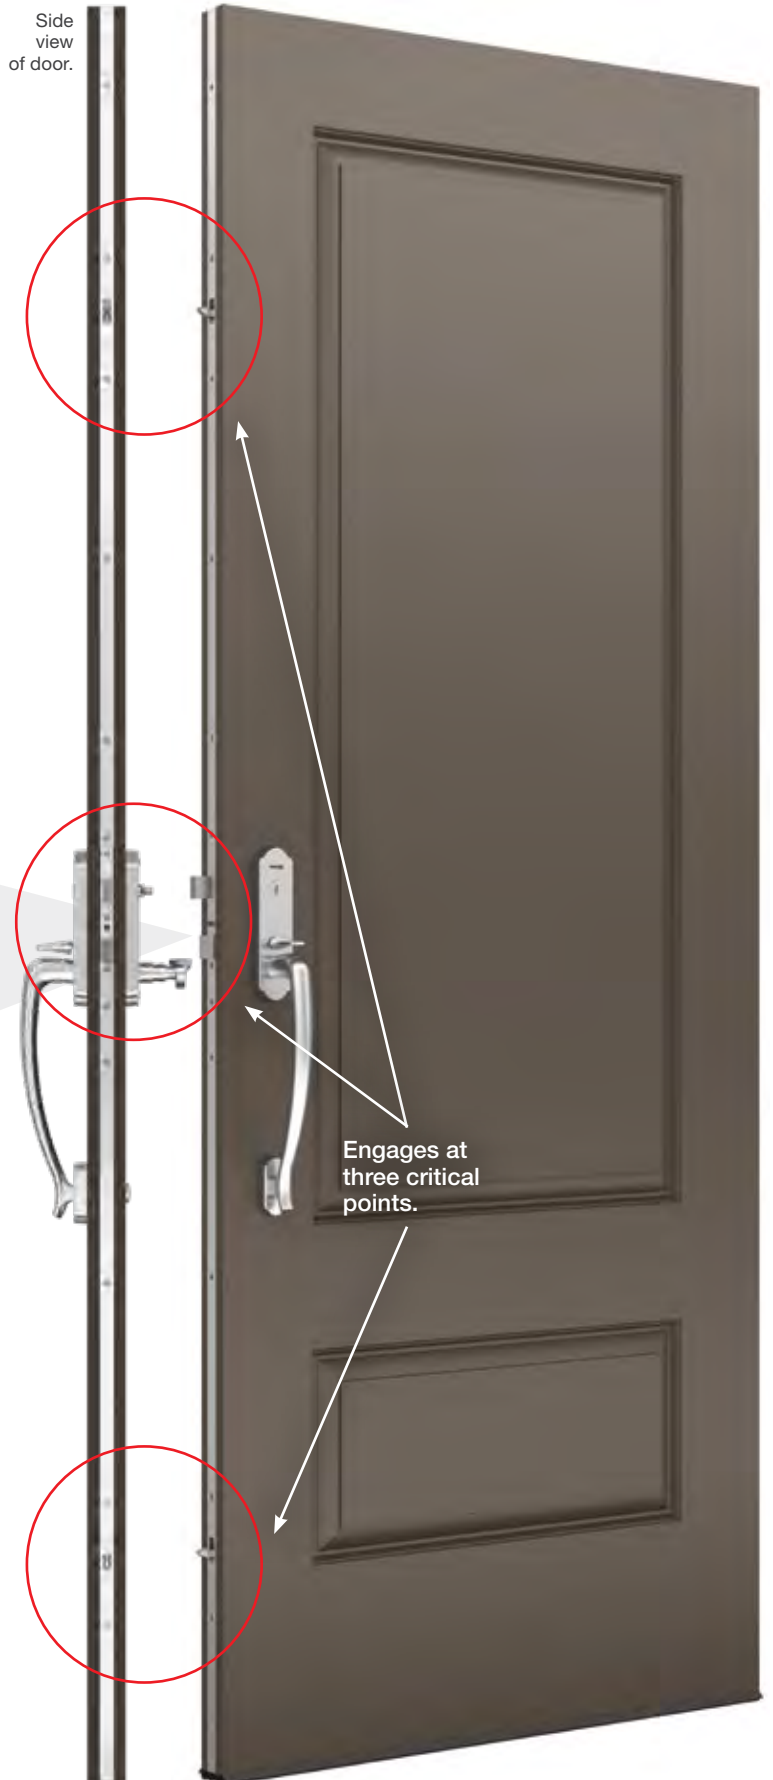

Tongue
 Heights: | Configurations:
 6'8" | Inswing
 7'0" | Outswing
 8'0"

-  Self-lubricating locks.
-  1" premium stainless steel deadbolt.
-  Integrated mishandling device.

Key

 Tru-Defense Eligible

Side view of door.