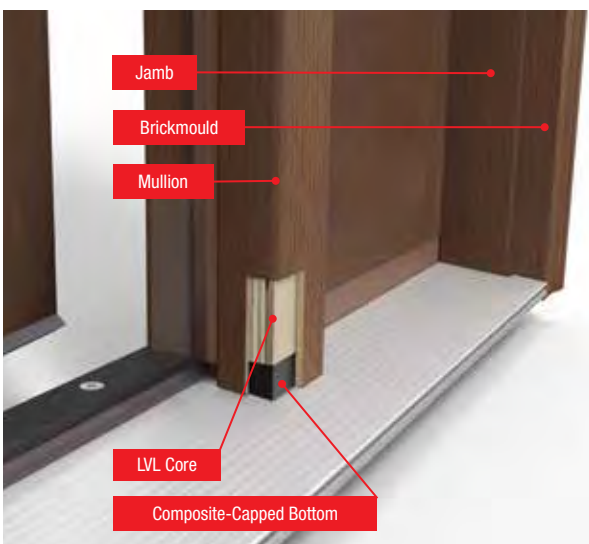

6 Lip-lite frame (shown right) features a **compression seal** against weather on the outside of the **door** and an **adhesive seal** against weather on the outside of the **glass**. **Flush-glazed glass** (shown left) is built directly into the door without a Lip-lite frame, featuring a **high-performance adhesive weather seal** inside and out.