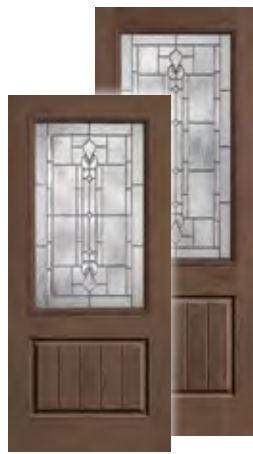

Founders Collection
Mahogany*

CCR20522 | CCR820522
3'0" x 6'8" | 3'0" x 8'0"
3'6" x 8'0"