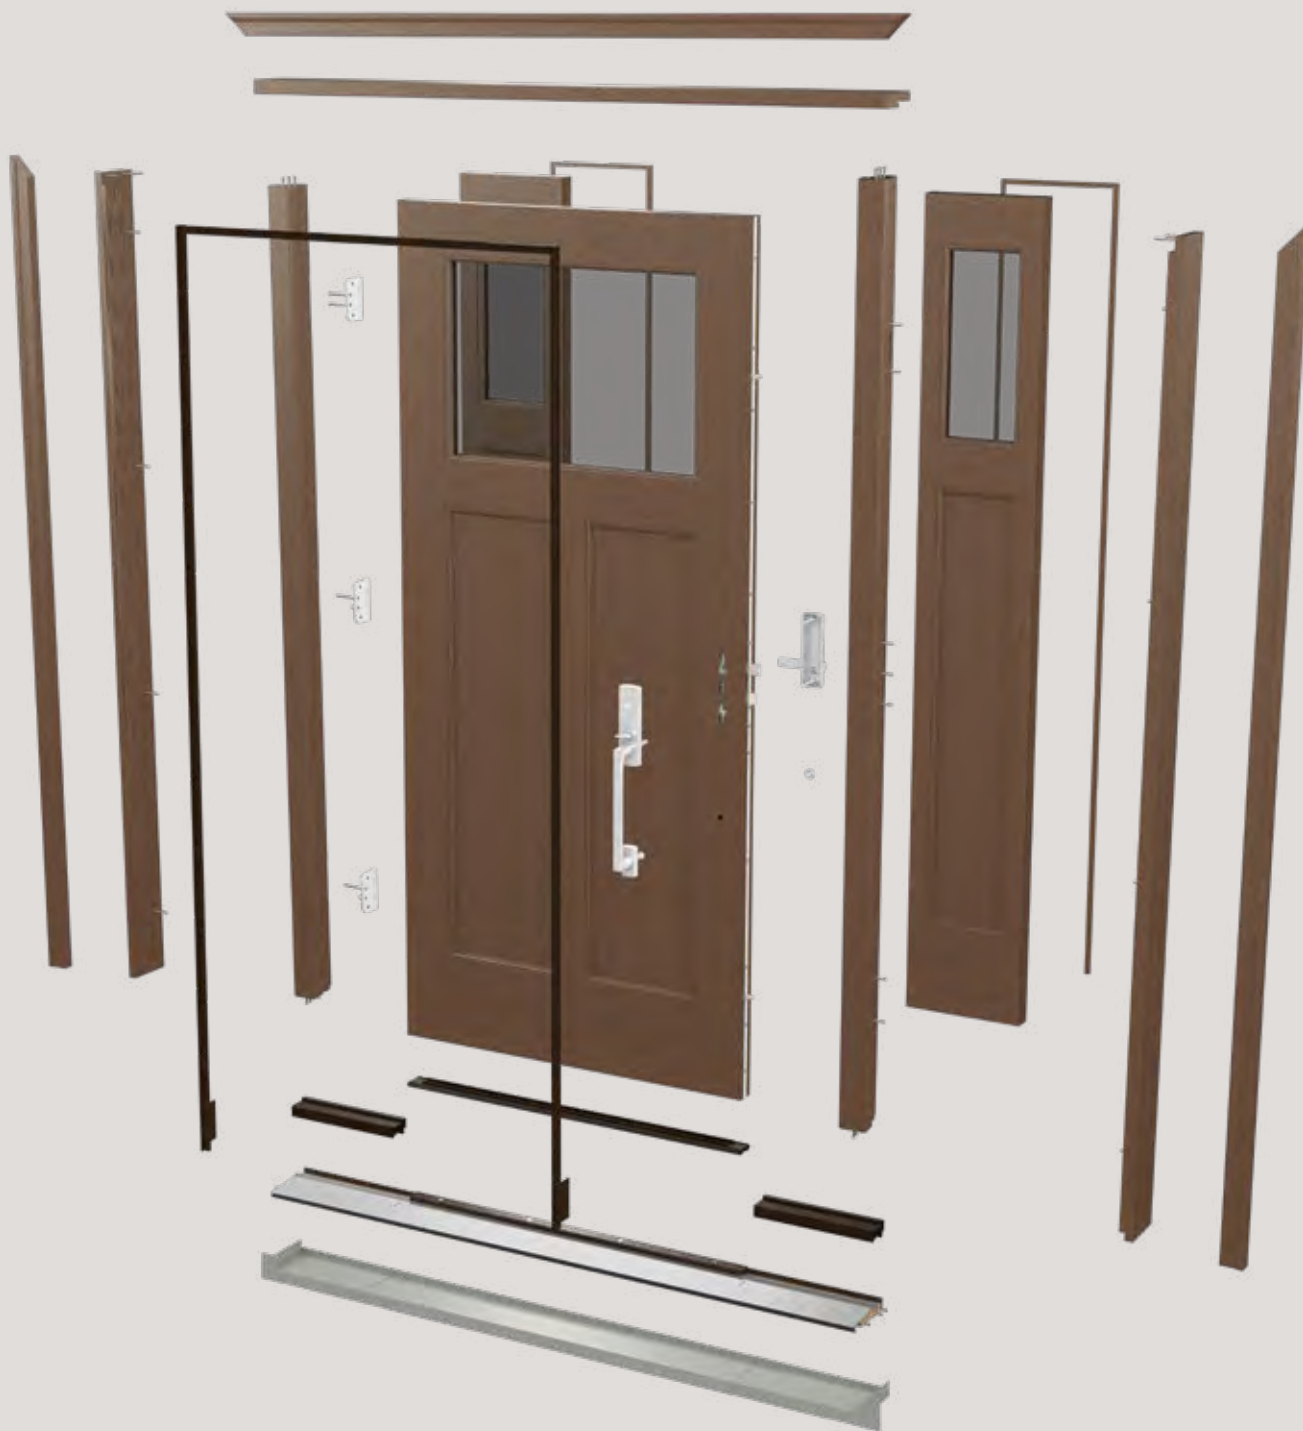

Next-level engineering.

Classic Craft complete entryway systems are designed with a full suite of premium-grade components, including ball-bearing hinges, medium-reach weatherstrip, 7-shape corner seal pads and more. Each piece is engineered with craftsman precision to create an unrivaled entry experience built to perform for a lifetime.