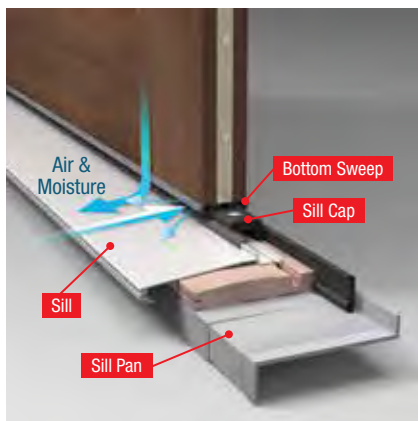

2 Sill and bottom sweep form a tight seal against wind-driven moisture infiltration at the bottom of the door system and help channel moisture away from the home. **Sill pan** (recommended) adds an extra layer of protection to help keep moisture away from the subfloor.