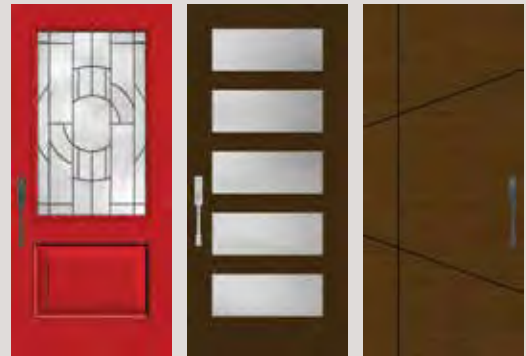

Visionary Collection

Modern | Confident | Minimal

Note: Finish colors may vary from an actual application due to fluctuations in finishing or printing. See your Therma-Tru seller or visit www.thermatru.com for details on limited warranties and exclusions.