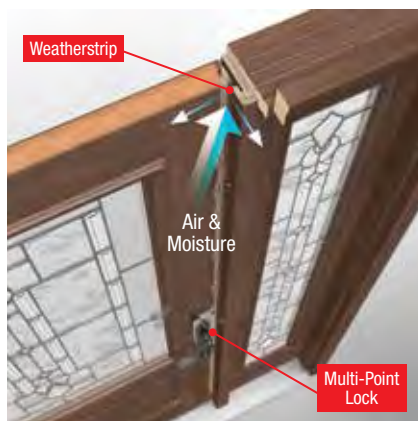

5 Multi-point locking system (recommended) engages the door and frame at three points from top to bottom for enhanced security while helping to preserve the **weatherstrip's** seal even under wind pressure.