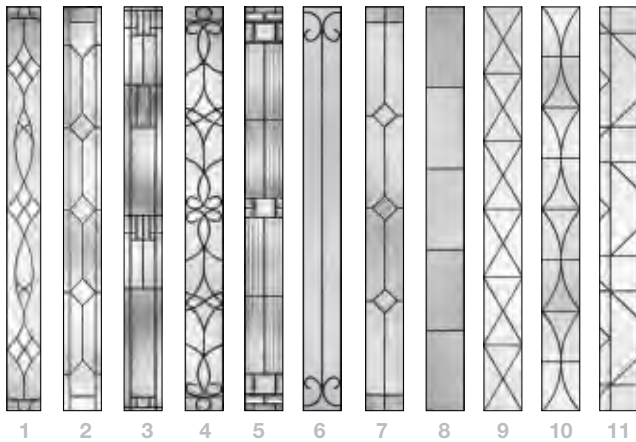

Decorative Glass

Available for Línea.