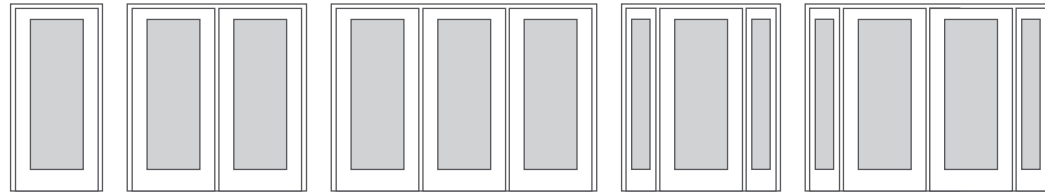

Available Configurations