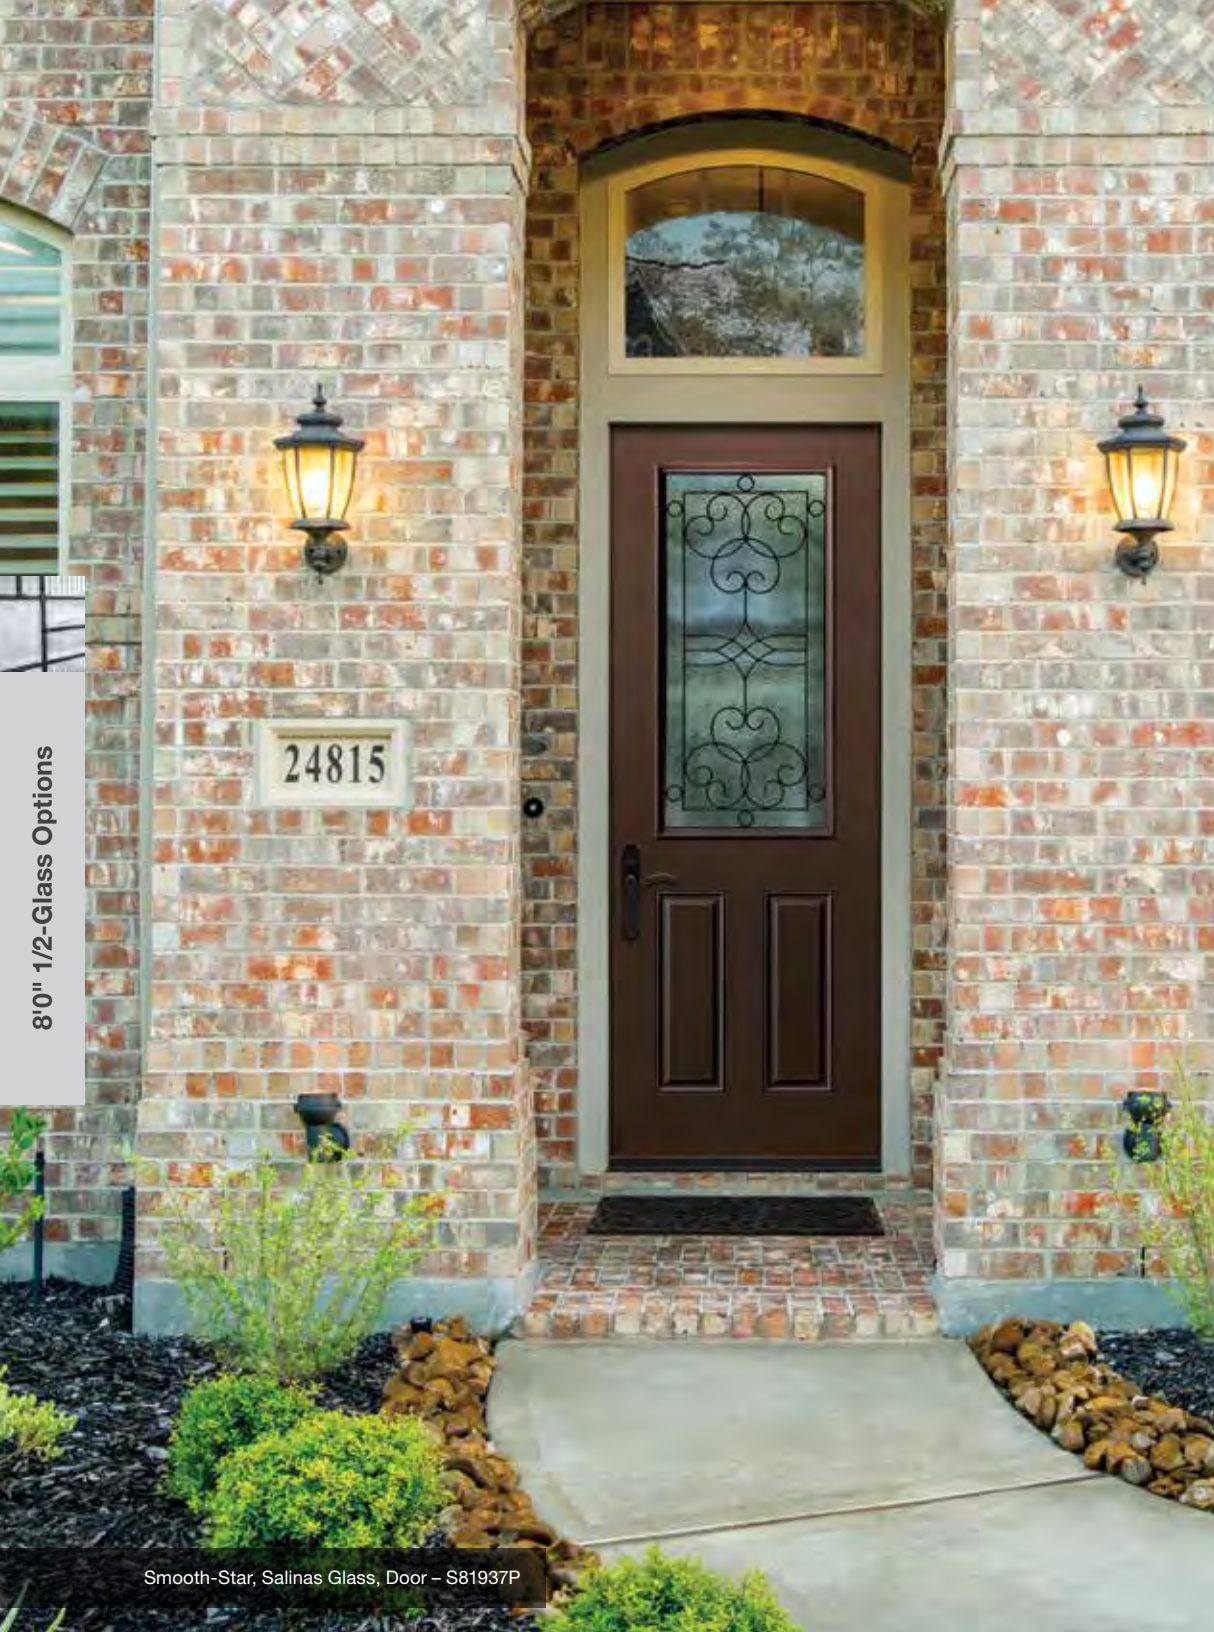

Classic-Craft Canvas
CCV81520 (1W)

Low-E

Classic-Craft Canvas
CCV803020-LE (Low-E)

8'0" 2/3-Glass Options

Key

1W Wrought Iron
XN Granite
LE Low-E

Ⓜ Available in 3'6" Width

8'0" 2/3-Glass Options