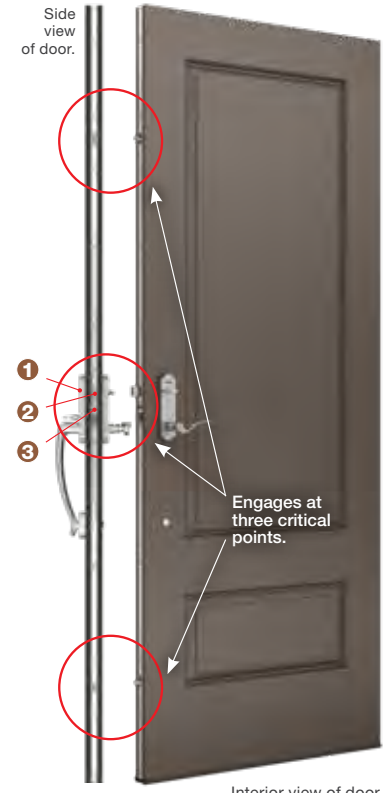

Engages at three critical points.

Interior view of door.

- ① Self-lubricating locks.
- ② 1" premium stainless steel deadbolt.
- ③ Integrated mishandling device.

Finish Options

Note: Grip-Style options are not available for double door/french door applications.