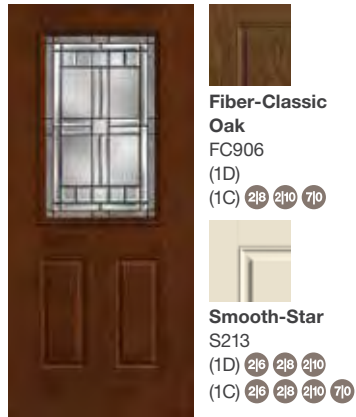

Saratoga

Fiber-Classic Oak
FC906
(1D)
(1C) 2j8 2j10 7j0

Smooth-Star
S213
(1D) 2j8 2j9 2j10 2j11
(1C) 2j8 2j9 2j10 7j0

Fiber-Classic Mahogany
FCM906
(1D)
(1C) 2j8 2j10