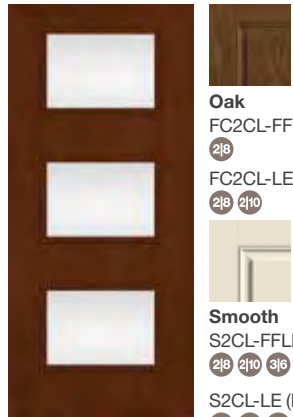

Low-E

Oak
FC2CL-FFLE (Low-E)
2'8

FC2CL-LE (Low-E)
2'8 2'10

Smooth
S2CL-FFLE (Low-E)
2'8 2'10 3'6

S2CL-LE (Low-E)
2'8 2'10 3'6

Mahogany
FCM2CL-FFLE (Low-E)
2'8

FCM2CL-LE (Low-E)
2'8