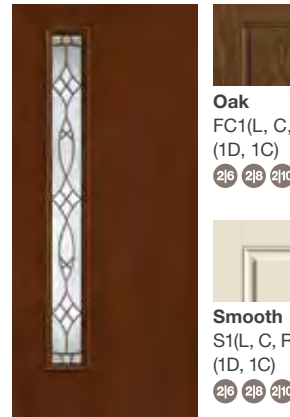

Línea

Blackstone

Oak
FC1(L, C, R)BS
(1D, 1C)
2'6 2'8 2'10

Smooth
S1(L, C, R)BS
(1D, 1C)
2'6 2'8 2'10 3'6

Mahogany
FCM1(L, C, R)BS (1D, 1C)
2'6 2'8