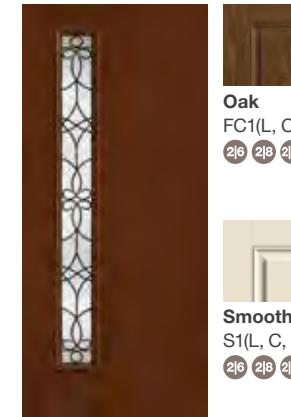

Salinas

Oak
FC1(L, C, R)SA (1W)
2'6 2'8 2'10

Smooth
S1(L, C, R)SA (1W)
2'6 2'8 2'10 3'6

Mahogany
FCM1(L, C, R)SA (1W)
2'6 2'8

Key

1D	Black Nickel	1W	Wrought Iron	XC	Chord	XN	Granite
1C	Brushed Nickel	XG	Geometric	XJ	Chinchilla	LE	Low-E
1A	Brass	XE	Satin Etch	XR	Rainglass	FF	Flat Frame

2'6 Available in 2'6" Width

2'8 Available in 2'8" Width

2'10 Available in 2'10" Width

3'6 Available in 3'6" Width