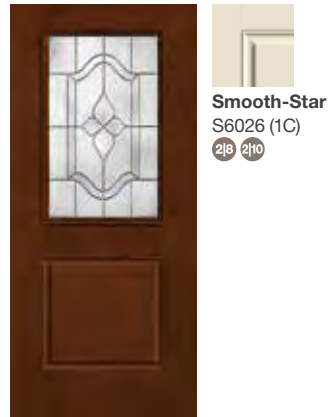

Concorde

Smooth-Star
S6026 (1C)
2j8 2j10

Fiber-Classic Mahogany
FCM6026
(1D) 2j8
(1C)