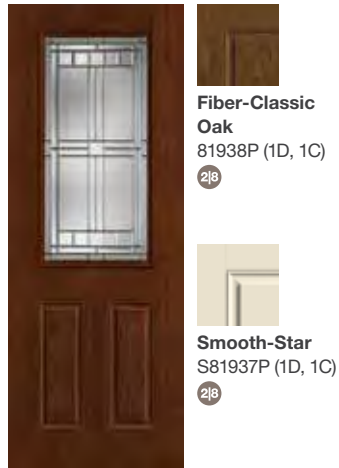

Saratoga

Fiber-Classic Mahogany
FCM888 (1D, 1C)