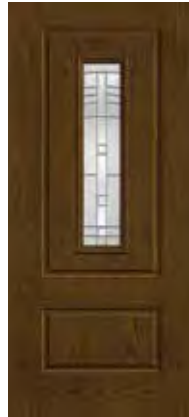

Maple Park

Fiber-Classic Oak
FC80955 (1D)
218