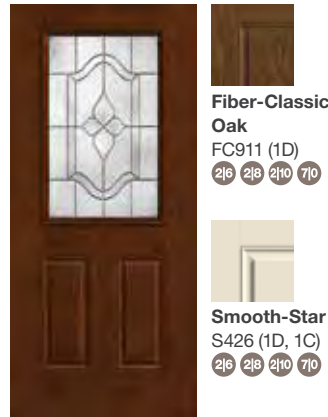

Concorde

Fiber-Classic Mahogany
FC911 (1D)
2j8 2j9 2j10 7j0

Smooth-Star
S426 (1D, 1C)
2j8 2j9 2j10 7j0

Fiber-Classic Mahogany
FCM911 (1D)
2j8 2j10