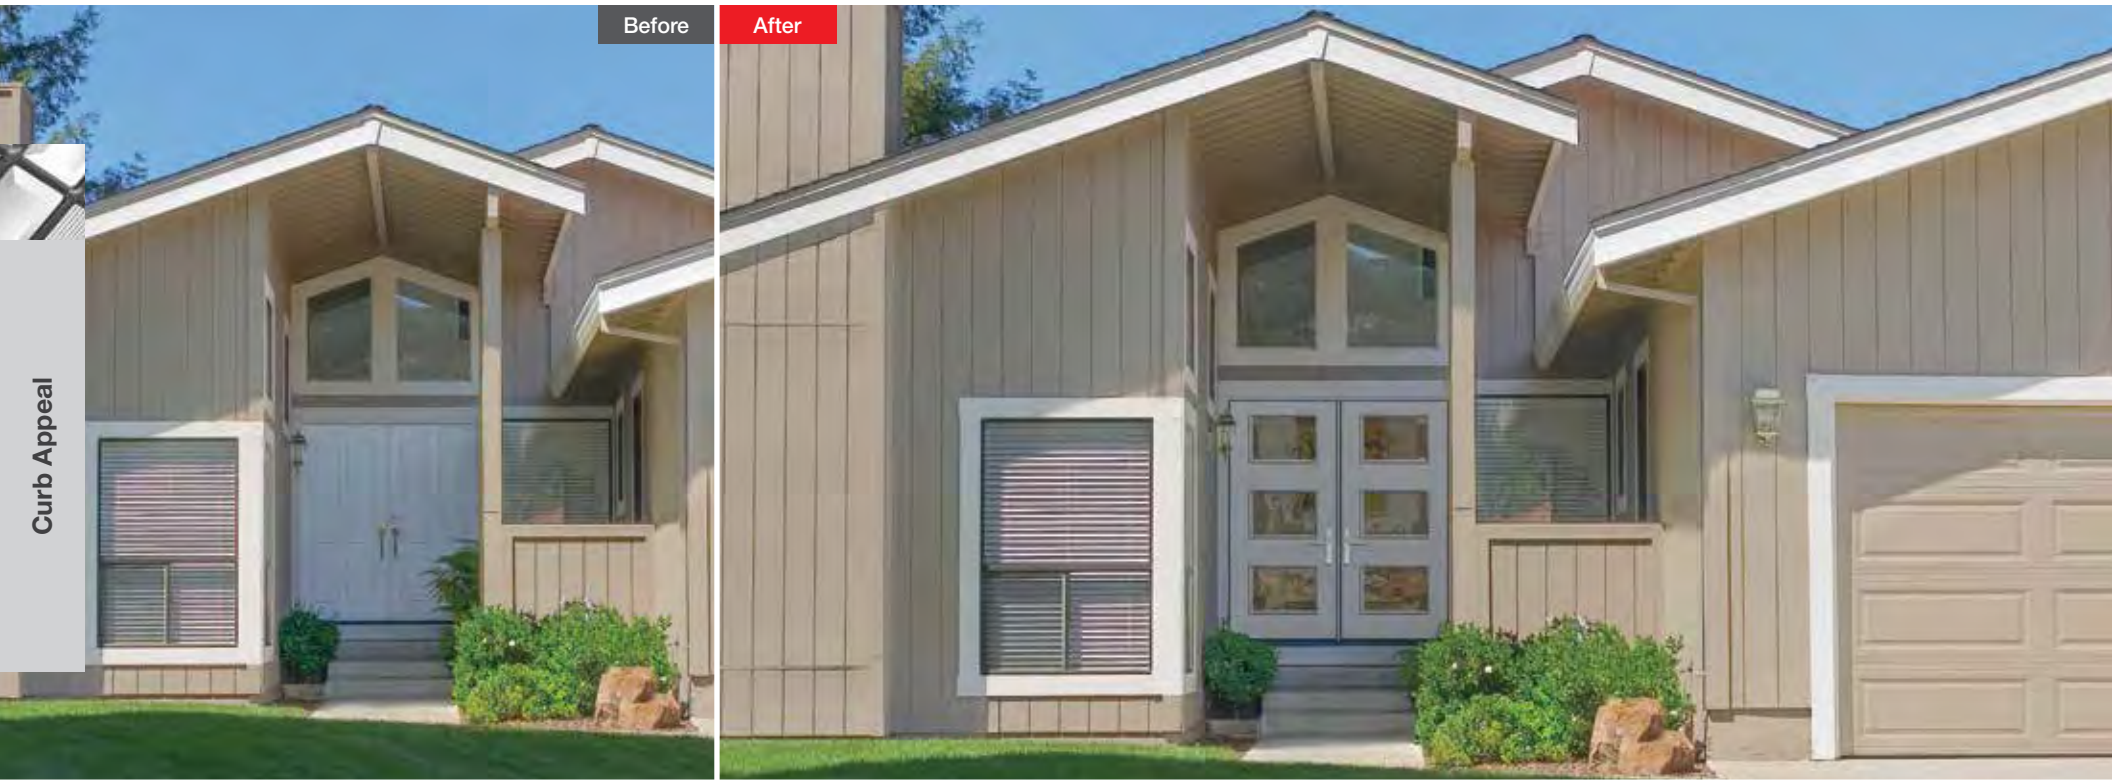

3 Hardware

Choose from beautiful options that will complement the look of your home and help bring you security and peace of mind.

4 Ball-Bearing Hinges

Hinges with ball-bearings protect each hinge pivot, offering added support and stability to help keep your door opening and closing smoothly.

Mullions not only give the hinges and lock a place to anchor, they come in a range of sizes from 1"-3" in width per mullion to help create an entry door system to fit the opening of your home.

What a DIFFERENCE a DOOR Makes

Now that's a smart investment.

Are You Remodeling?

There are so many ways to renovate a home. But adding a stunning new Therma-Tru entry door is one sure way to help homeowners add curb appeal.

\$18,750

A smart investment, a new Therma-Tru entry door can **increase** your home's perceived **value** by **4.2%** or **\$18,750** on average.*¹