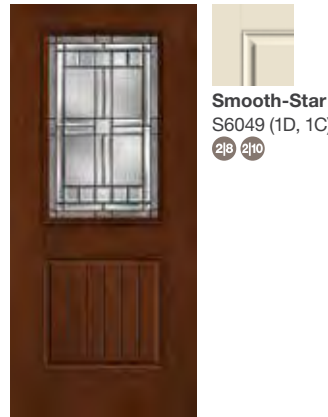

Saratoga

Smooth-Star
S6049 (1D, 1C)
2j8 2j10

Fiber-Classic Mahogany
FCM6049 (1C)
2j8 2j10