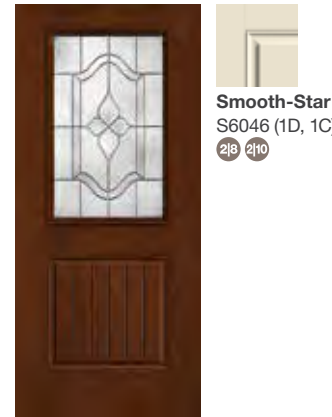

Concorde

Smooth-Star
S6046 (1D, 1C)
2j8 2j10

Fiber-Classic Mahogany
FCM6046
(1D) 2j8
(1C)