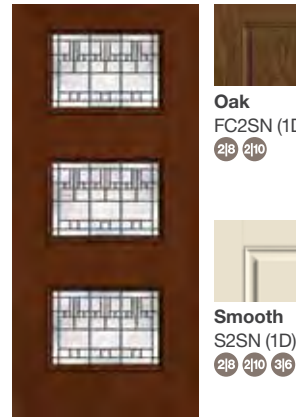

Fiber-Classic Mahogany
FCM1000
2/6 2/8 7/0

Solid Panel Options

Pulse® Options

All doors available in 6'8" height and 3'0" width.

Ari

Sedona

Oak
FC2SN (1D)
2j8 2j10

Smooth
S2SN (1D)
2j8 2j10 3j6