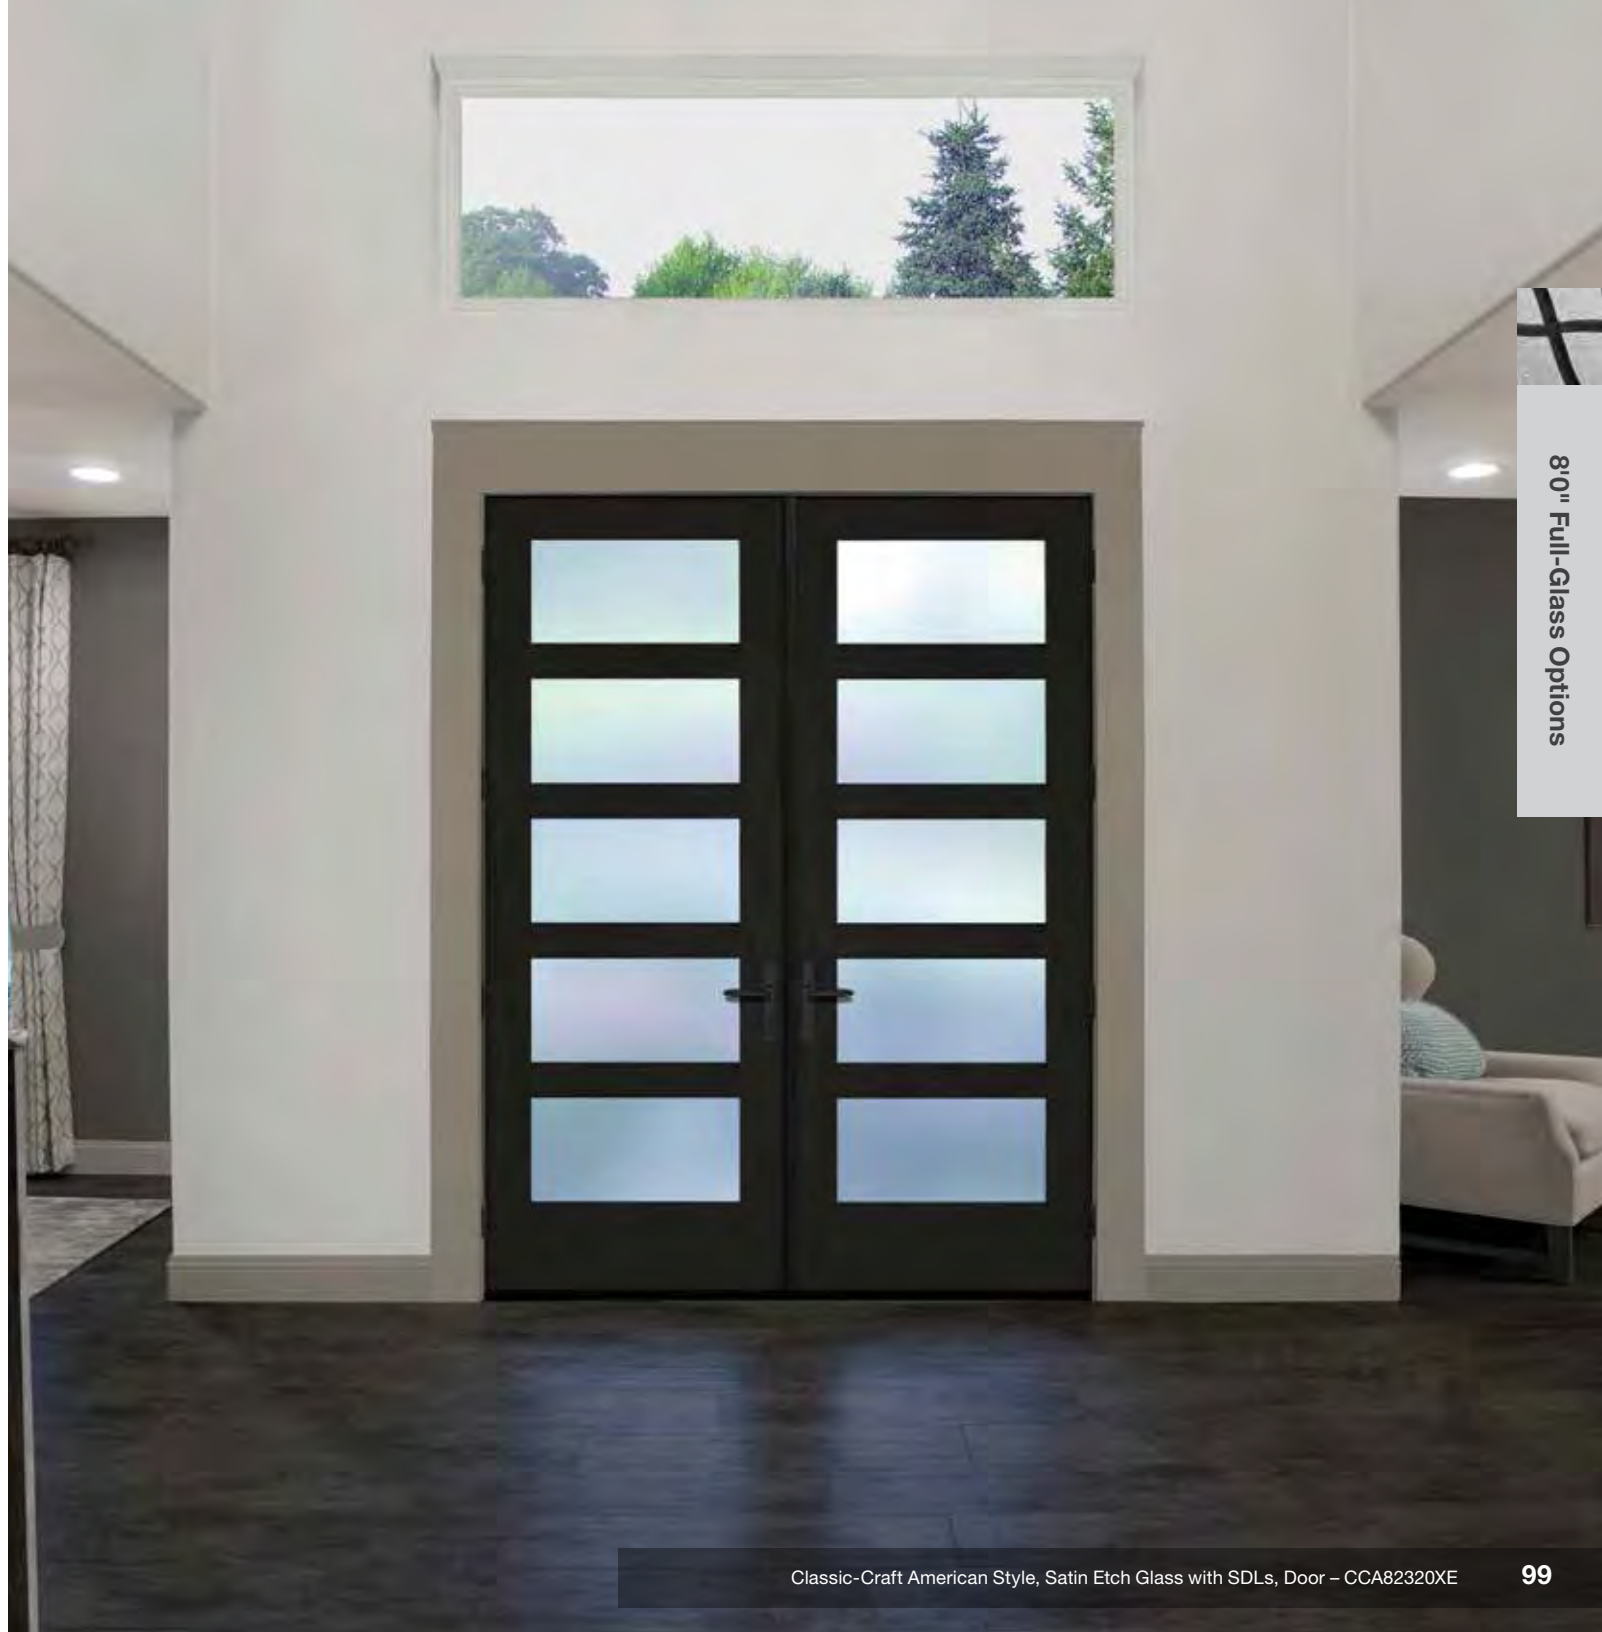

8'0" Full-Glass Options