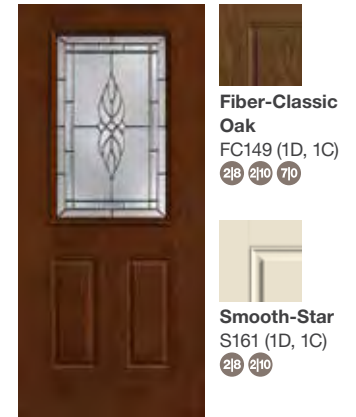

Kensington

Fiber-Classic Mahogany
FC149 (1D, 1C)
2j8 2j10 7j0

Smooth-Star
S161 (1D, 1C)
2j8 2j10

Fiber-Classic Mahogany
FCM149 (1D, 1C)
2j8 2j10

Key

- 1D Black Nickel
- 1C Brushed Nickel
- 1W Wrought Iron
- 7j0 7'0" Height in Select Sizes
- 2j6 Available in 2'6" Width
- 2j8 Available in 2'8" Width
- 2j10 Available in 2'10" Width