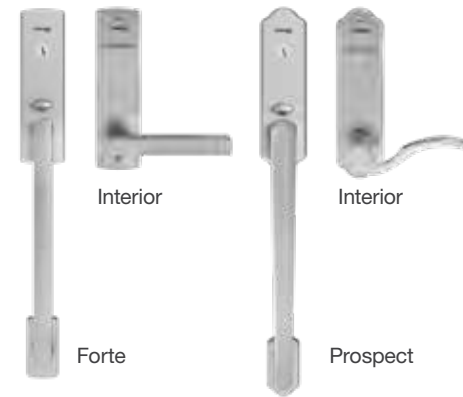

Handlesets

Interior

Interior

Forte

Prospect