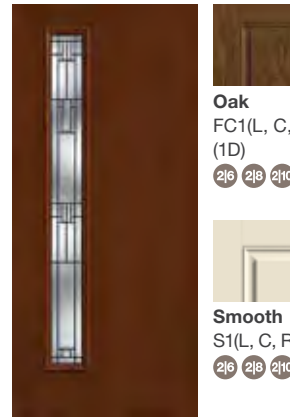

Sedona

Oak
FC1(L, C, R)SN
(1D)
2'6 2'8 2'10

Smooth
S1(L, C, R)SN (1D)
2'6 2'8 2'10 3'6

Mahogany
FCM1(L, C, R)SN (1D)
2'6 2'8