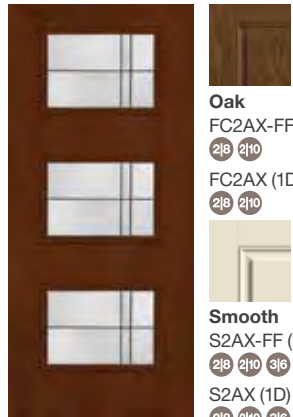

Axis

Oak
FC2AX-FF (1D)
2'8 2'10

FC2AX (1D)
2'8 2'10

Smooth
S2AX-FF (1D)
2'8 2'10 3'6

S2AX (1D)
2'8 2'10 3'6

Mahogany
FCM2AX-FF (1D)
2'8

FCM2AX (1D)
2'8