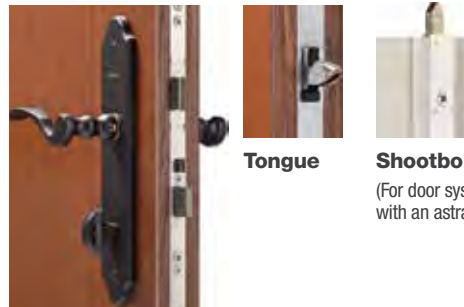

Standard Door Options

Tongue

Shootbolt

(For door systems with an astragal.)