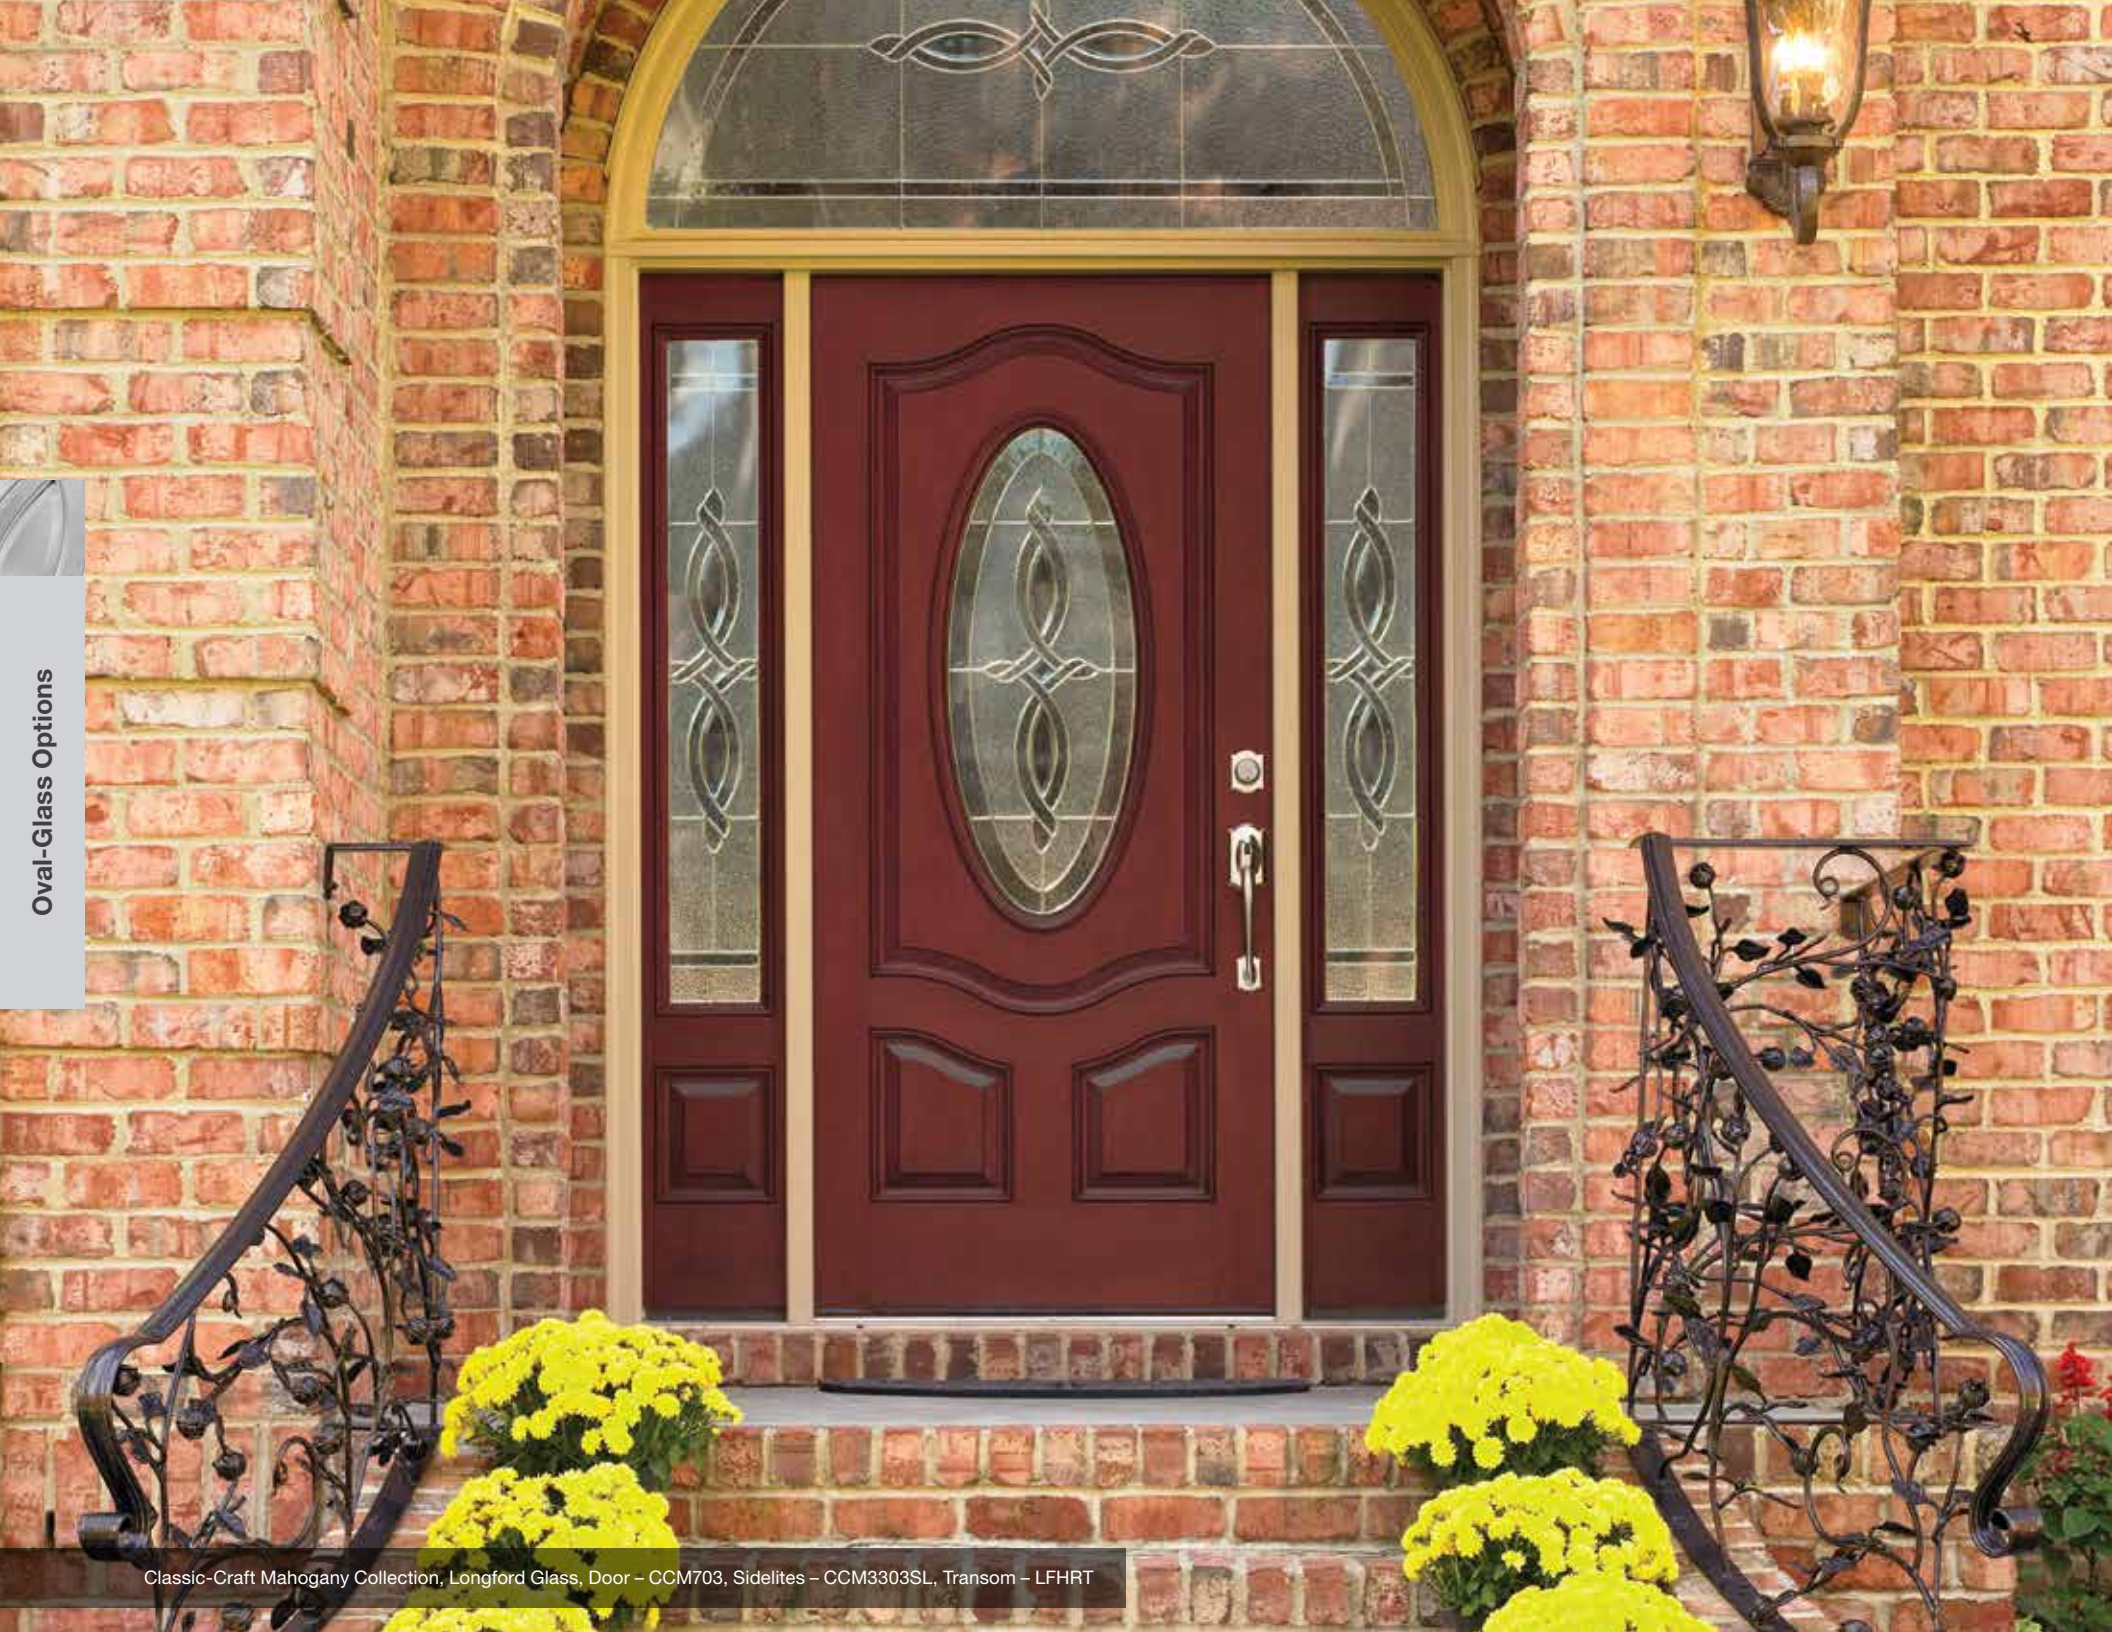

S2100 (Clear)
 216 218

Oval-Glass Options

Classic-Craft Mahogany Collection, Longford Glass, Door - CCM703, Sidelites - CCM3303SL, Transom - LFHRT

Oval-Glass Options

Note: Product images show exterior side of door.