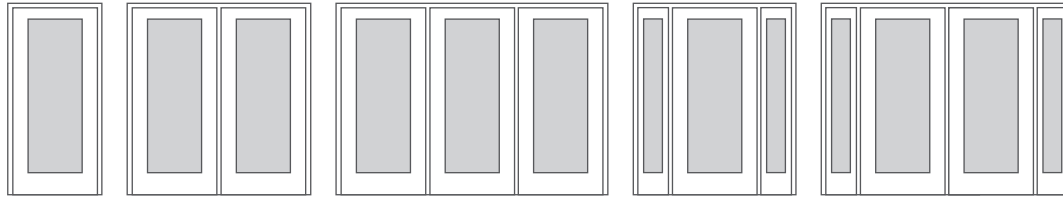

Available Configurations